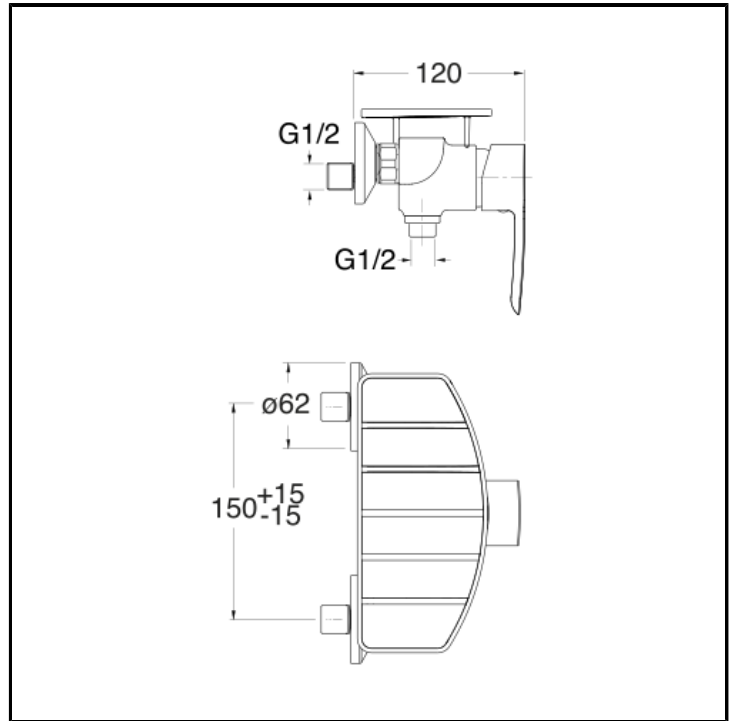

# CRIND402

External shower mixer with soap holder