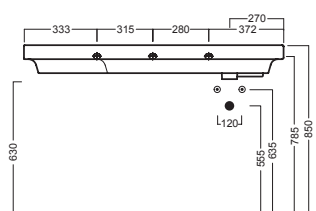

DISEGNI TECNICI TECHNICAL DESIGNS

con sifone salvaspazio - with space saver trap Y1M5

01 BIANCO
WHITE

* Mobili / Furnitures **Y2AL**

BB BIANCO SPATOLATO
WHITE 'CEMENT EFFECT'

TT TORTORA SPATOLATO
TORTORA 'CEMENT EFFECT'

CC CEMENTO
CEMENT

RR RUGGINE
RUST

GG GRIGIO SPATOLATO
GREY 'CEMENT EFFECT'

KK TEAK