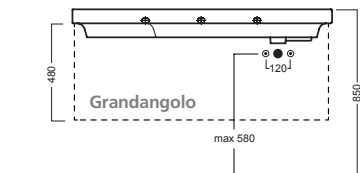

DISEGNI TECNICI TECHNICAL DESIGNS

con sifone salvaspazio - with space saver trap Y1M5

01 BIANCO
WHITE

* Mobili / Furnitures **Y2AL**

BB BIANCO SPATOLATO
WHITE 'CEMENT EFFECT'

TT TORTORA SPATOLATO
TORTORA 'CEMENT EFFECT'

CC CEMENTO
CEMENT

RR RUGGINE
RUST

GG GRIGIO SPATOLATO
GREY 'CEMENT EFFECT'

KK TEAK