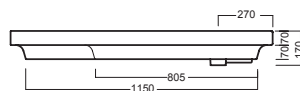

DISEGNI TECNICI TECHNICAL DESIGNS

con sifone salvaspazio - with space saver trap Y1M5

01 BIANCO
WHITE

* Mobili / Furnitures **Y2AL**

BB BIANCO SPATOLATO
WHITE 'CEMENT EFFECT'

TT TORTORA SPATOLATO
TORTORA 'CEMENT EFFECT'

CC CEMENTO
CEMENT

RR RUGGINE
RUST

GG GRIGIO SPATOLATO
GREY 'CEMENT EFFECT'

KK TEAK