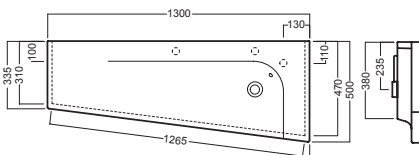

DISEGNI TECNICI TECHNICAL DESIGNS

con sifone salvaspazio - with space saver trap Y1M5

01 BIANCO
WHITE

* Mobili / Furnitures **Y2AL**

BB BIANCO SPATOLATO
WHITE 'CEMENT EFFECT'

TT TORTORA SPATOLATO
TORTORA 'CEMENT EFFECT'

CC CEMENTO
CEMENT

RR RUGGINE
RUST

GG GRIGIO SPATOLATO
GREY 'CEMENT EFFECT'

KK TEAK