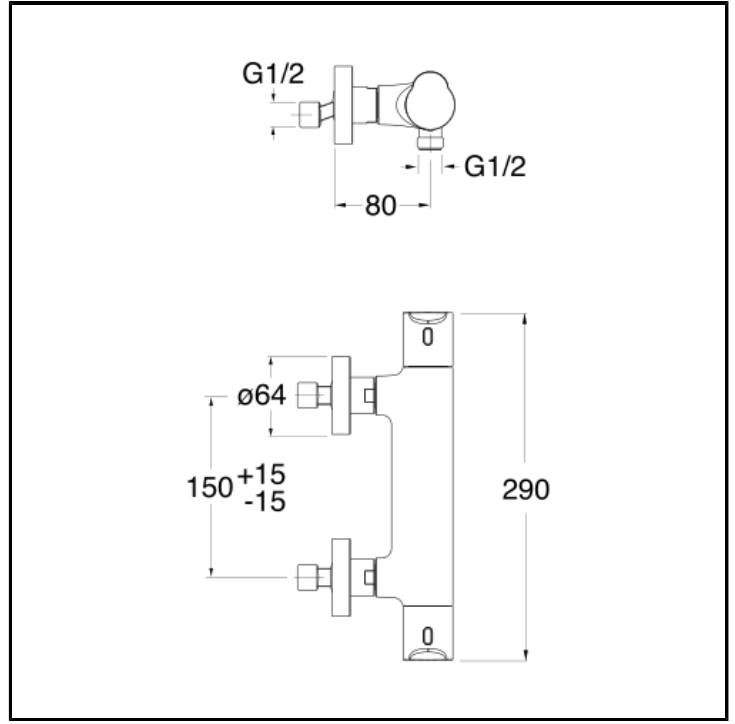

CRIND451

"Cold touch" external thermostatic shower mixer

FINITURE

Chrome

CHARACTERISTICS

-

COMMAND

- Thermostatic