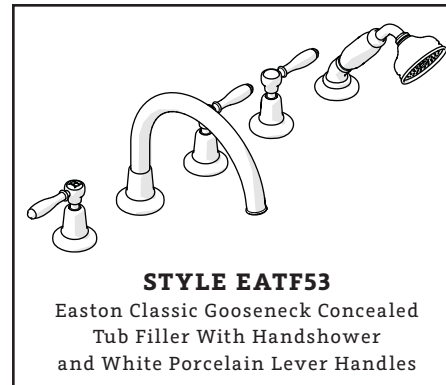

## SERVICE PARTS

### STYLE EATF51

Easton Classic Gooseneck Concealed Tub Filler With Handshower and Metal Cross Handles

### STYLE EATF52

Easton Classic Gooseneck Concealed Tub Filler With Handshower and Metal Lever Handles