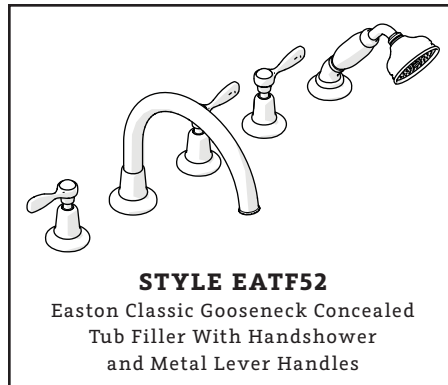

### STYLE EATF51

Easton Classic Gooseneck Concealed Tub Filler With Handshower and Metal Cross Handles