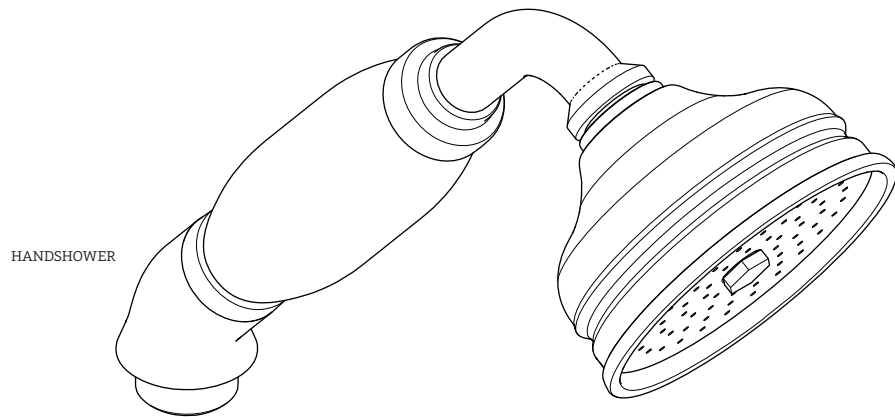

ESTB. 1978

WATERWORKS

STYLES: EATF51, EATF52, EATF53,
EATF54, EATF55

KIT COMPONENTS

- **103882***
  SPRAY WITH METAL HANDLE
- **103562***
  SPRAY WITH WHITE PORCELAIN HANDLE
- **103636***
  SPRAY WITH BLACK PORCELAIN HANDLE
- **103639***
  SPRAY WITH OAK HANDLE