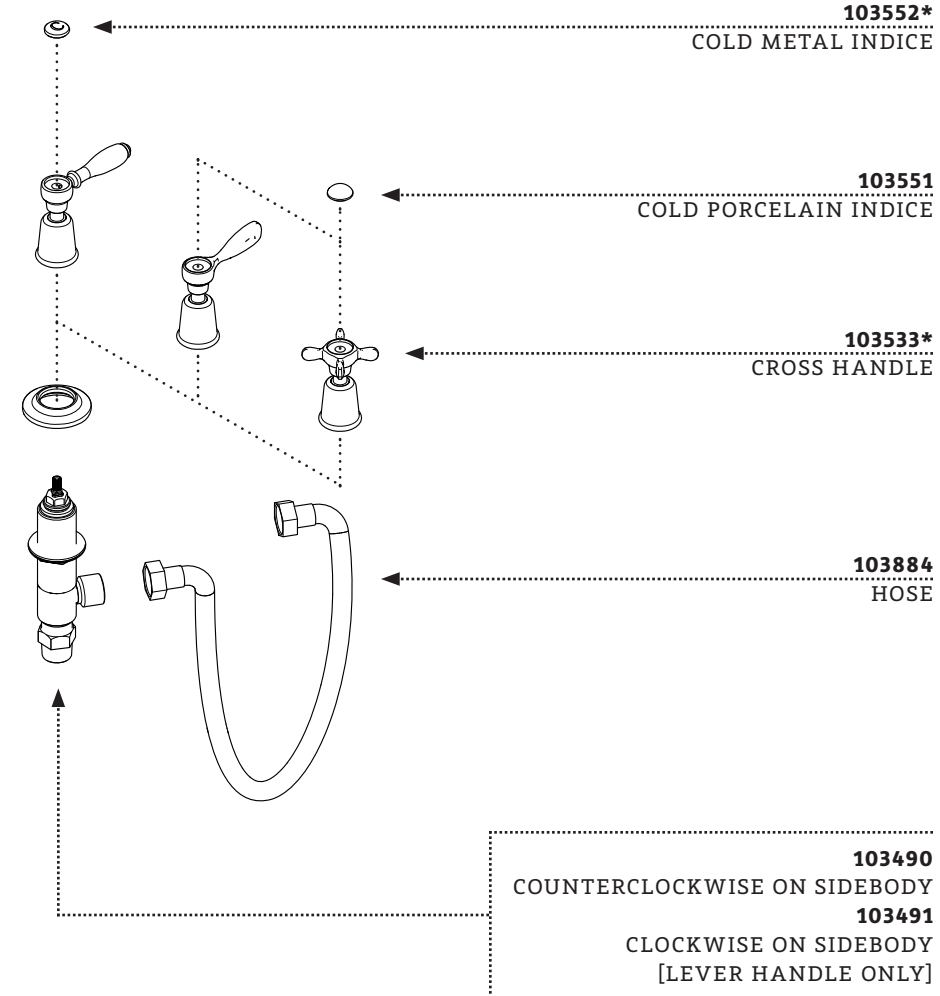

*FINISH/COLOR MUST BE SPECIFIED WHEN ORDERING
++SUPPLIED AS A PAIR

103552*

COLD METAL INDICE

103551

COLD PORCELAIN INDICE

103533*

CROSS HANDLE

103884

HOSE