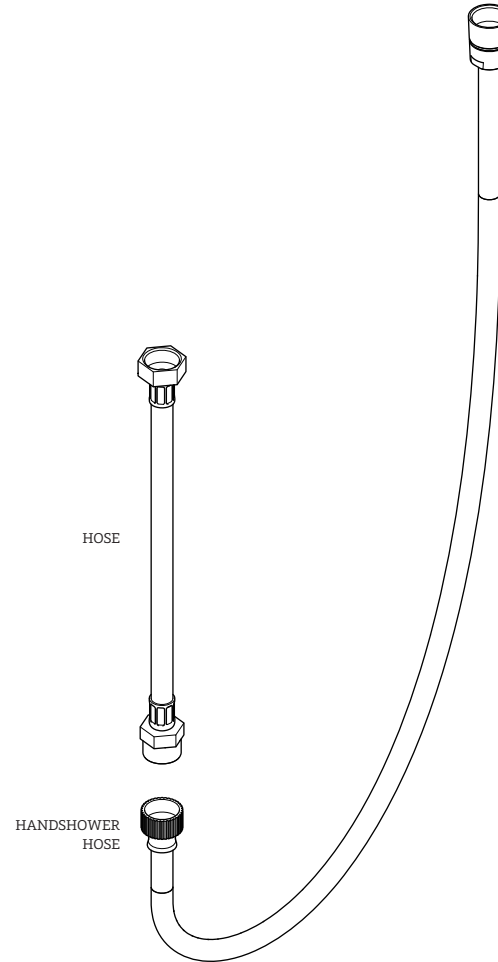

KIT COMPONENTS