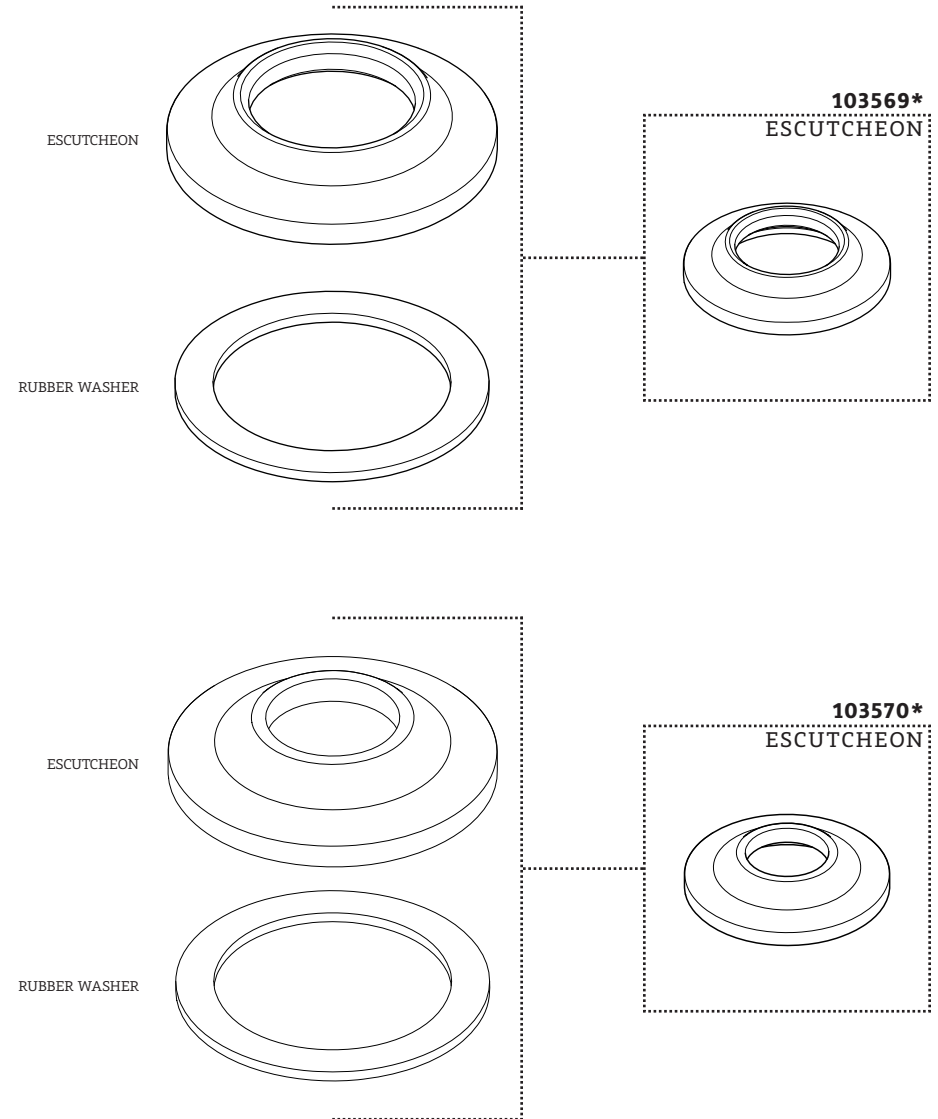

KIT COMPONENTS