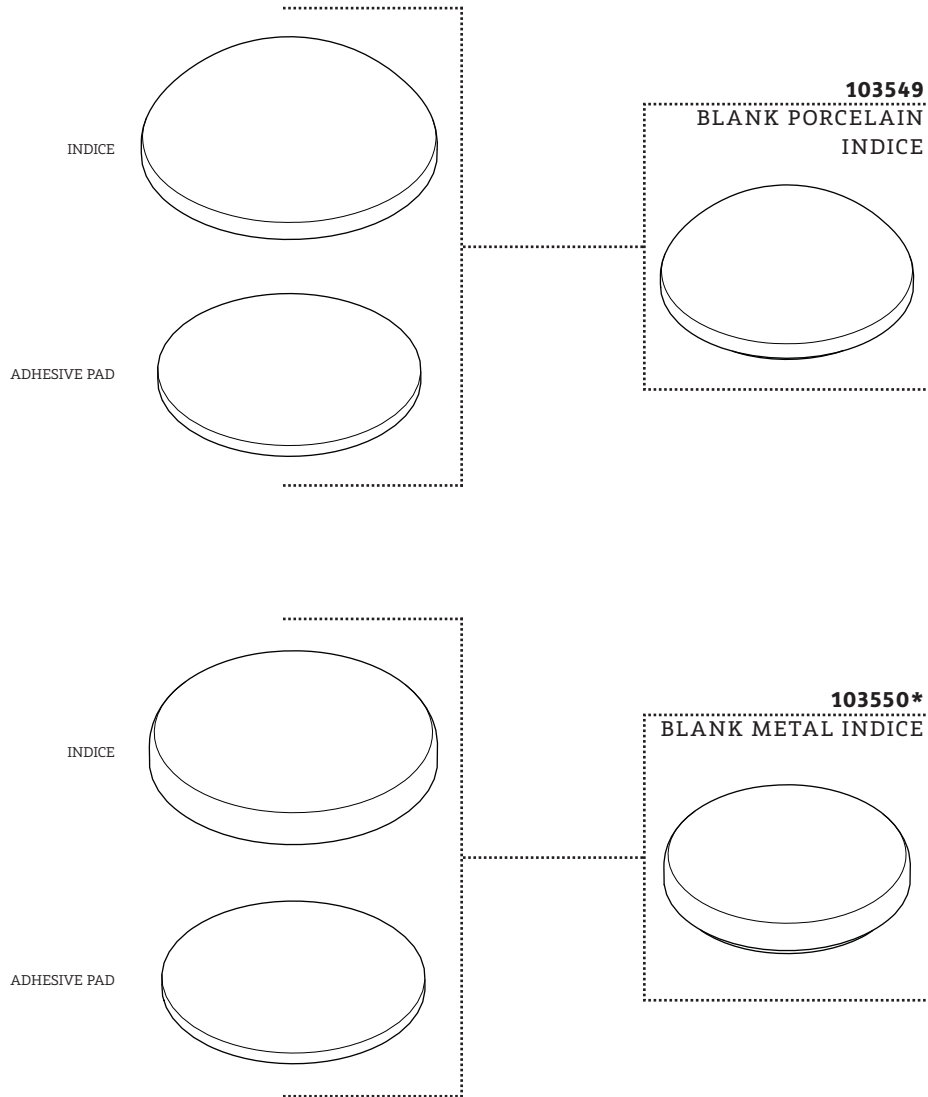

### KIT COMPONENTS

**STYLES: EATF51, EATF52, EATF53,  
EATF54, EATF55**

\*FINISH/COLOR MUST BE SPECIFIED WHEN ORDERING  
++SUPPLIED AS A PAIR

### KIT COMPONENTS

ESTB. 1978

WATERWORKS

### SERVICE PARTS INDEX

<u>STYLE</u>	<u>DESCRIPTION</u>	<u>PG</u>
028711	3/4" ADAPTER	9
103887	AERATOR	6
103538*	BLACK PORCELAIN LEVER HANDLE	4
103638*	BLACK PORCELAIN LEVER HANDLE	2
103550*	BLANK METAL INDICE	16
103549	BLANK PORCELAIN INDICE	16
103678	CHECK VALVE	7
180216	CLOCKWISE ON CARTRIDGE	9
103491	CLOCKWISE ON SIDEBODY	9
103552*	COLD METAL INDICE	15
103551	COLD PORCELAIN INDICE	15
103885	CONCEALED DIVERTER VALVE	7
718517	COUNTERCLOCKWISE ON CARTRIDGE	8
103490	COUNTERCLOCKWISE ON SIDEBODY	8
103533*	CROSS HANDLE	3
103607*	CROSS HANDLE	4
103886	DIVERTER	7
103570*	ESCUTCHEON	13
103569*	ESCUTCHEON	13
103575*	HANDSHOWER HOSE	11