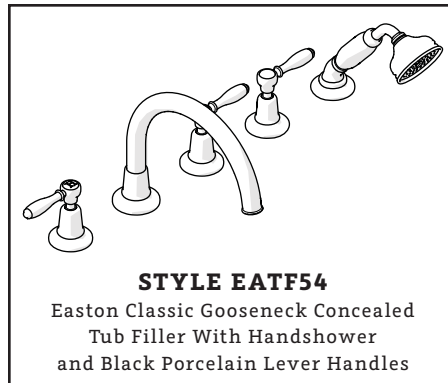

STYLE EATF54

Easton Classic Gooseneck Concealed Tub Filler With Handshower and Black Porcelain Lever Handles