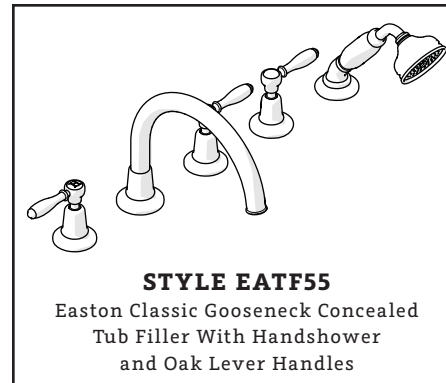

STYLE EATF55

Easton Classic Gooseneck Concealed Tub Filler With Handshower and Oak Lever Handles