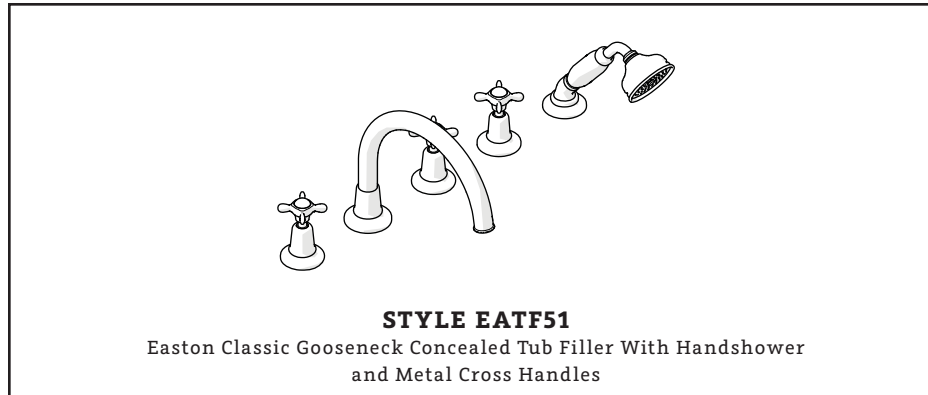

### STYLE EATF51

Easton Classic Gooseneck Concealed Tub Filler With Handshower and Metal Cross Handles