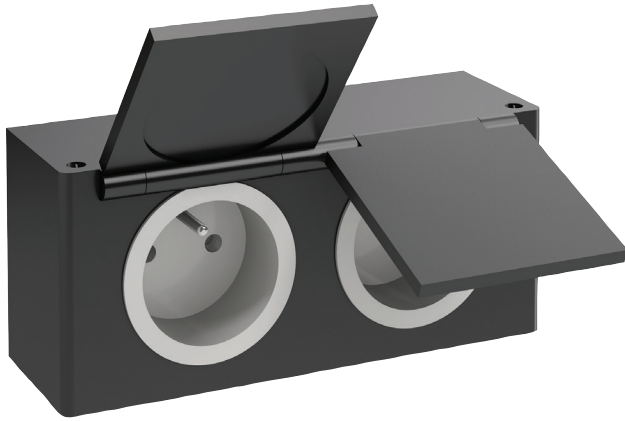

EB1555

Collection: ODÉON RIVE GAUCHE

Finish*:

NF - Neutral

Main features:

Features

- DIMENSIONS: 14 x 5 x 6.50 cm
- MATERIAL: Plastic
- POWER: 220V
- WEIGHT: 0.4 kg
- STORAGE: Accessoires pour meuble
- INSIDE FINISH: Black

Consumer benefits

- INGENIOUS: 1 outlet and an USB connection inside the cabinet to plug in daily accessories

Technical drawing

Product Specification: Electrical outlet. EB1555. Collection: ODÉON RIVE GAUCHE. DIMENSIONS: 14 x 5 x 6.50 cm. WEIGHT: 0.4 kg. MATERIAL: Plastic. STORAGE: Accessoires pour meuble. POWER: 220V. INSIDE FINISH: Black.