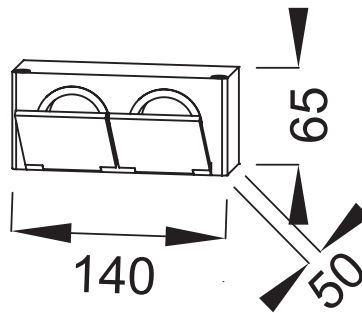

EB1555

Collection: ODÉON RIVE GAUCHE

Finish*:

NF - Neutral

Main features:

Features

- DIMENSIONS: 14 x 5 x 6.50 cm
- MATERIAL: Plastic
- POWER: 220V
- WEIGHT: 0.4 kg
- STORAGE: Accessoires pour meuble
- INSIDE FINISH: Black

Consumer benefits

- INGENIOUS: 1 outlet and an USB connection inside the cabinet to plug in daily accessories

Technical drawing

Product Specification: Electrical outlet. EB1555. Collection: ODÉON RIVE GAUCHE. DIMENSIONS: 14 x 5 x 6.50 cm. WEIGHT: 0.4 kg. MATERIAL: Plastic. STORAGE: Accessoires pour meuble. POWER: 220V. INSIDE FINISH: Black.