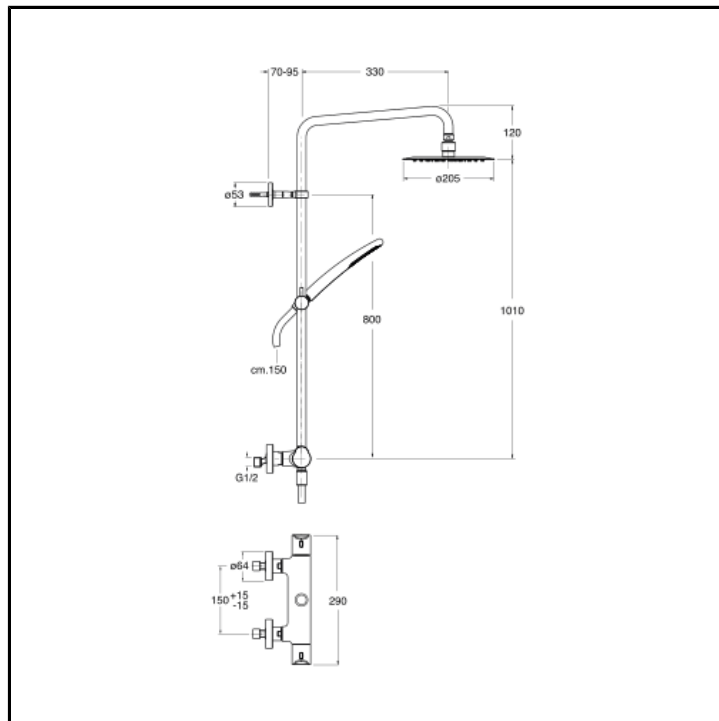

CRIND458

"Cold touch" external thermostatic shower mixer with turning column pipe, \varnothing 20 cm SANDWICH SPECIAL overhead shower, anti-lime hand shower with slide rail and LONG LIFE flexible hose

FINITURE

Chrome

CHARACTERISTICS

- Multifunction column

FEATURES FROM TECHNOLOGIES

-
-

COMMAND

- Thermostatic

INSTALLATION