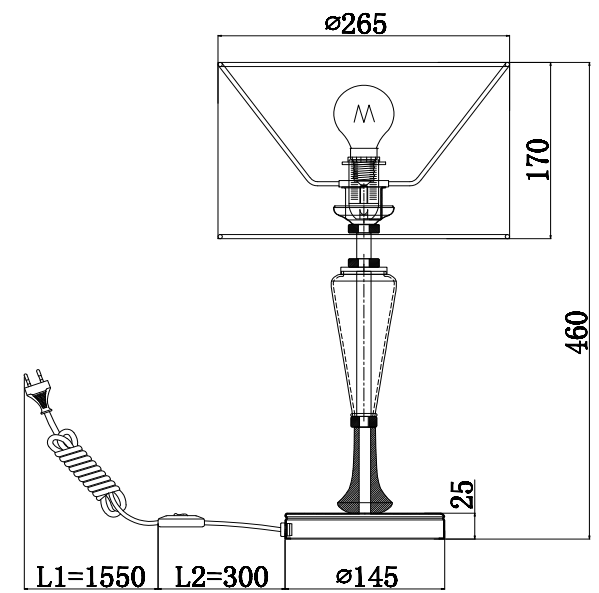

# Instruction

MOD014TL-01N

1 x E14 (40W)

Model: MOD014TL-01N  
Collection: Modern  
Series: Alicante

Table Lamps