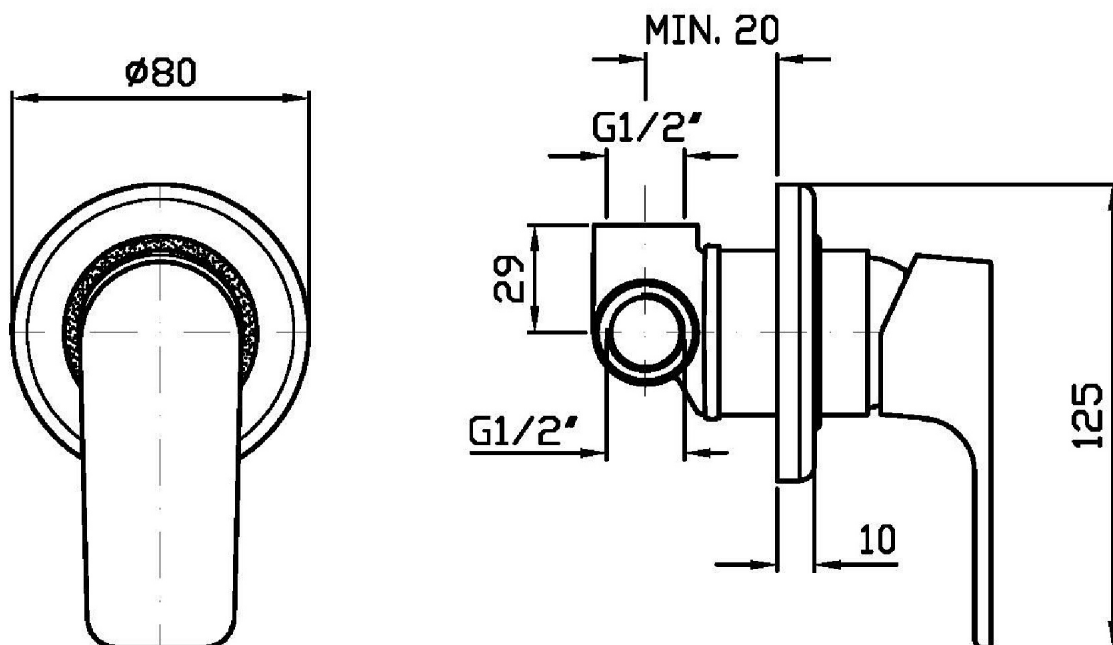

Built-in single lever shower mixer.
Cartridge with both flow and temperature reducer.

R99499

Parte incasso. / Built-in part.

Finiture / Finishes

Cromo / Chrome

WIND

ZWN129

Disegno Complessivo / Overall Drawing

WIND

ZWN129

Esplosi / Exploded

WIND

ZWN129 Portate / Flowrates (lt/min)

PRESSIONE PRESSURE	1 BAR	2 BAR	3 BAR	4 BAR	5 BAR
USCITA PRIMARIA PRIMARY OUTLET <i>P1</i>	14	20	25	29	32
<i>P2</i>					
<i>P3</i>					
<i>P4</i>					
<i>P5</i>					

WIND

ZWN129 Pesì e Misure / Weights and Sizes

Peso (Kg) Weight (lb)	0,3 (Kg)	0,66138 (lb)
Volume (dc3) - (in3)	0,91 (dc3)	0,000056 (in3)
h (mm) - (in)	66 (mm)	2,5984266 (in)
L1 (mm) - (in)	111 (mm)	4,3700811 (in)
L2 (mm) - (in)	123 (mm)	4,8425223 (in)