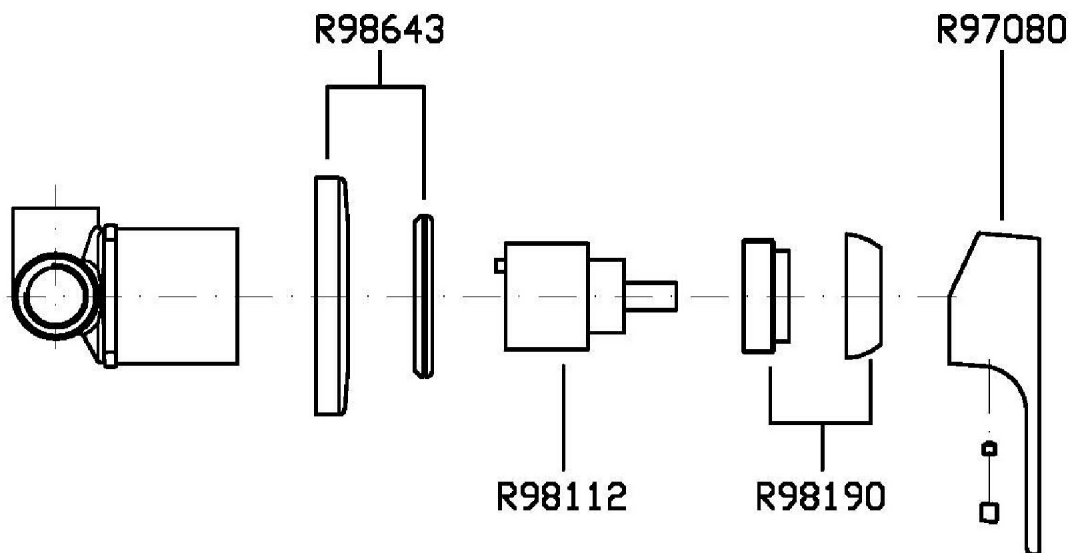

Built-in single lever shower mixer.
Cartridge with both flow and temperature reducer.

R99499

Parte incasso. / Built-in part.

Finiture / Finishes

Cromo / Chrome

WIND

ZWN129

Disegno Complessivo / Overall Drawing

WIND

ZWN129

Esplosi / Exploded

WIND

ZWN129 Portate / Flowrates (lt/min)

PRESSIONE PRESSURE	1 BAR	2 BAR	3 BAR	4 BAR	5 BAR
USCITA PRIMARIA PRIMARY OUTLET <i>P1</i>	14	20	25	29	32
<i>P2</i>					
<i>P3</i>					
<i>P4</i>					
<i>P5</i>					

WIND

ZWN129 Pesì e Misure / Weights and Sizes

Peso (Kg) Weight (lb)	0,3 (Kg)	0,66138 (lb)
Volume (dc3) - (in3)	0,91 (dc3)	0,000056 (in3)
h (mm) - (in)	66 (mm)	2,5984266 (in)
L1 (mm) - (in)	111 (mm)	4,3700811 (in)
L2 (mm) - (in)	123 (mm)	4,8425223 (in)