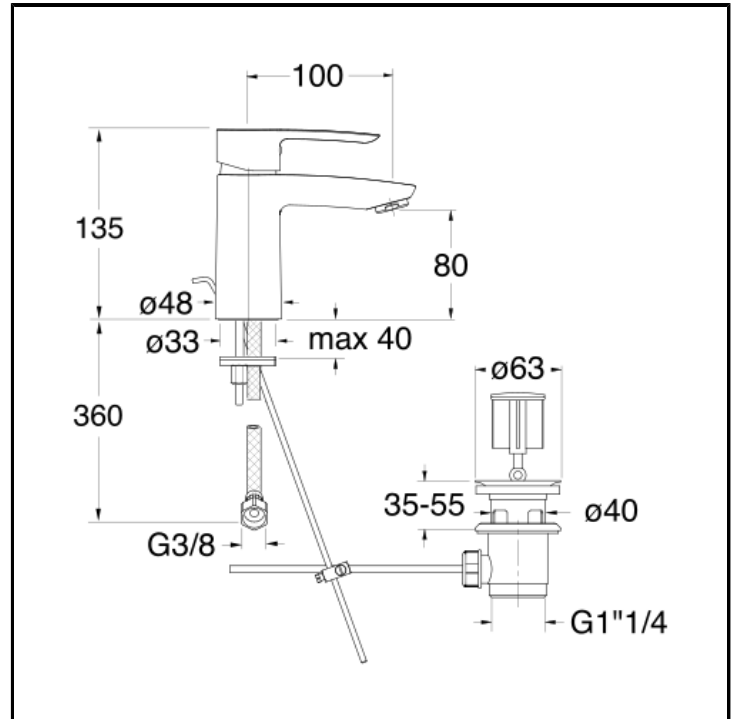

# CRIND225

■ CRISTINA  
RUBINETTERIE

Basin mixer REGULAR with C3 cartridge LLC ENERGY SAVING and 1"1/4 pop up waste