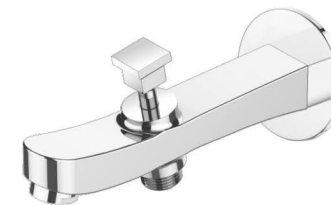

RFL-3617 Bath Spout with Wall Flange

RFL-3607 Sink Cock

RFL-3608 Swan Neck

RFL-3609 Sink Mixer

RFL-3618 Bath Spout tipton with Wall Flange

RFL-3619 Diverter

Hexa COLLECTION

We added one extra but important precaution though

HEX-1501 Bib Cock

HEX-1502 Long Body

HEX-1503 Angle Cock

HEX-1510 Centre Hole Basin Mixer

HEX-1512 Flush Valve

HEX-1513 Concealed Valve

HEX-1504 Pillar Cock

HEX-1505 Two Way Bib Cock