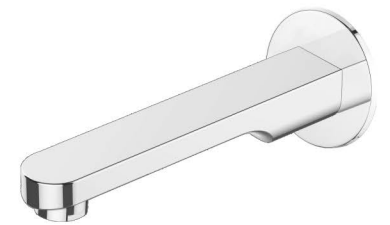

ORN-3713 Concealed
Valve

ORN-3704 Pillar Cock

ORN-3705 Two Way
Bib Cock

ORN-3706 Two Way
Angle Cock

ORN-3714 2 in 1
wall mixer

ORN-3715 3 in 1
wall mixer

ORN-3717 Bath Spout with
Wall Flange

ORN-3707 Sink Cock