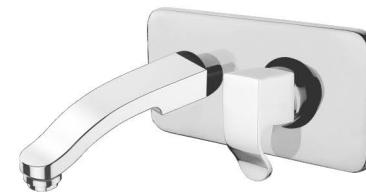

SIN-509 Elephant Single Lever Sink Mixture