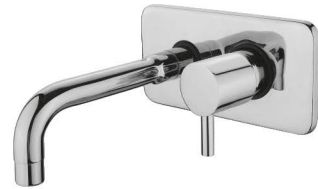

ORN-3713 Concealed
Valve

ORN-3704 Pillar Cock

ORN-3705 Two Way
Bib Cock

ORN-3706 Two Way
Angle Cock

ORN-3714 2 in 1
wall mixer

ORN-3715 3 in 1
wall mixer

ORN-3717 Bath Spout with
Wall Flange

ORN-3707 Sink Cock

ORN-3708 Swan Neck

ORN-3709 Sink Mixer

ORN-3718 Bath Spout tipton
with Wall Flange

ORN-3719 Diverter

Single Lever COLLECTION
Sink Mixture

The intention is to create a friendly, sensual and charismatic object

SIN-507 Rubi Single Lever Sink Mixture

SIN-508 Flora Single Lever Sink Mixture

Push Operator COLLECTION

We provide the inspiration limitless quality with amazing comfort

PUS-525 Metropole Flush Valve 25 MM

PUS-526 Metropole Flush Valve 40 MM

PUS-527 Metropole Flush Valve 25 MM

PUS-528 Metropole Flush Valve 40 MM

High Neck COLLECTION

A large stainless steel disk with a beclouded finish give create the natural effect