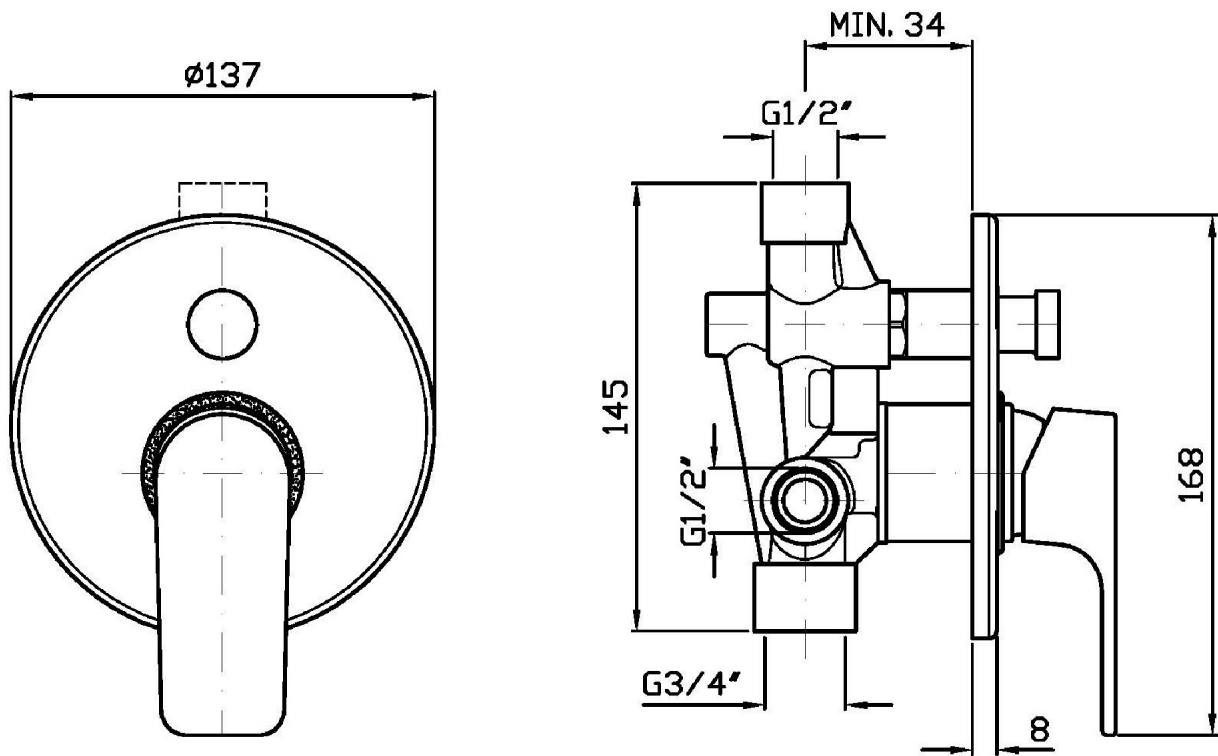

WIND

ZWN134

Disegno Complessivo / Overall Drawing