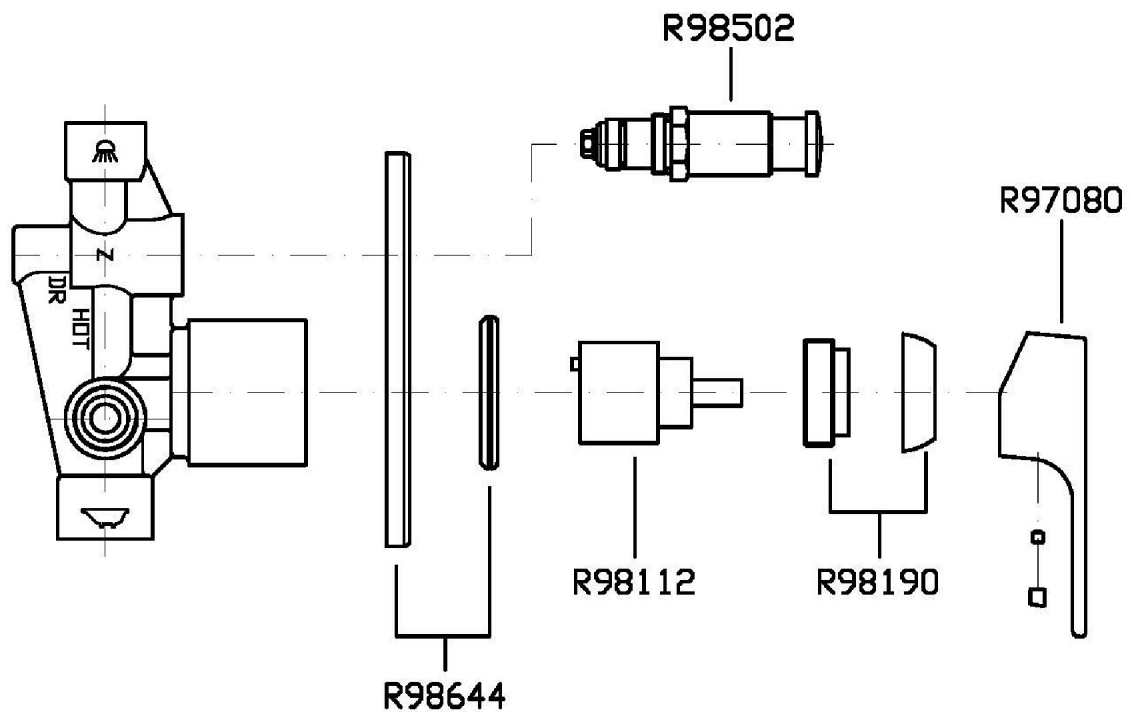

WIND

ZWN134

Esplosi / Exploded