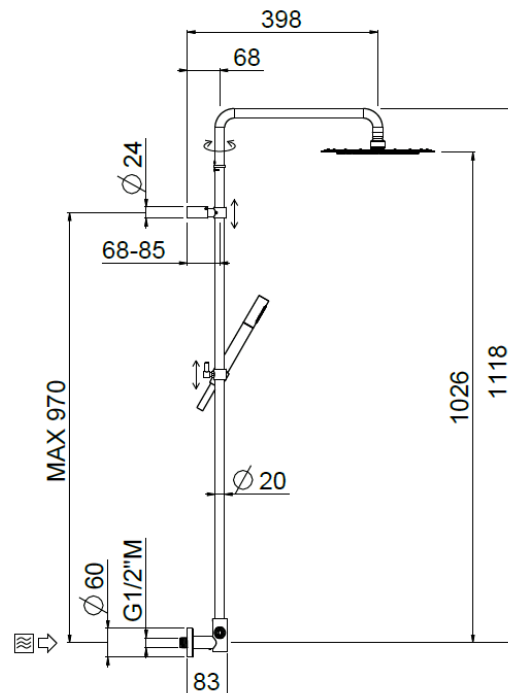

# Bridge turning shower column

Bridge turning shower column, Stick shower head  
**32696X/ID-CRX**

## TECHNICAL INFORMATION

Bridge turning shower column Ø 20 with adjustable mounting with articulated shower holder, built-in holder, adjustable upper holder and diverter. Non-liming inspectable round shower head Ø200 in chromed stainless steel. ABS non-liming inspectable one jet round shower. PVC smooth double anti-torsion flexible hose cm 150. CHROME

## SPARE PARTS

## TECHNICAL DRAWING