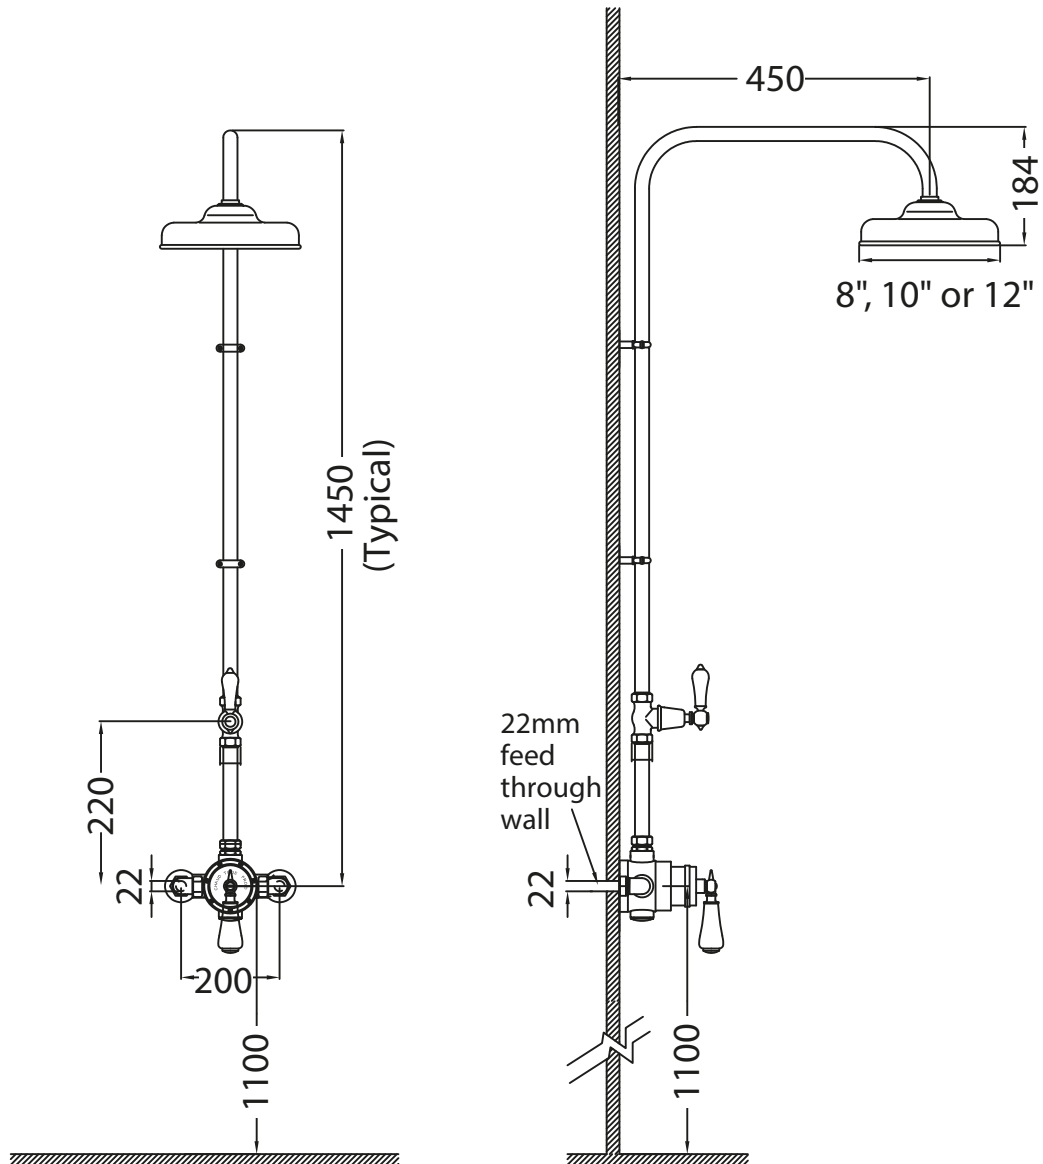

Catchpole & Rye

Saracens Dairy,
Pluckley,
Kent. U.K.
TN27 0SA.
TEL: +44 (0)1233 840840
EMAIL: info@catchpoleandrye.com

Product Range:

Shower

Product Name:

Le Thermo Exposed

DIMENSIONAL DATA SHEET
DATE: AUGUST 2018

NOTES:

DIMENSIONS IN MILLIMETRES.

WHILST EVERY EFFORT IS MADE TO ENSURE THE ACCURACY OF THESE DATA SHEETS THEY ARE SUBJECT TO CHANGE WITHOUT NOTICE AS PART OF THE COMPANY'S PRODUCT DEVELOPMENT PROCESS.