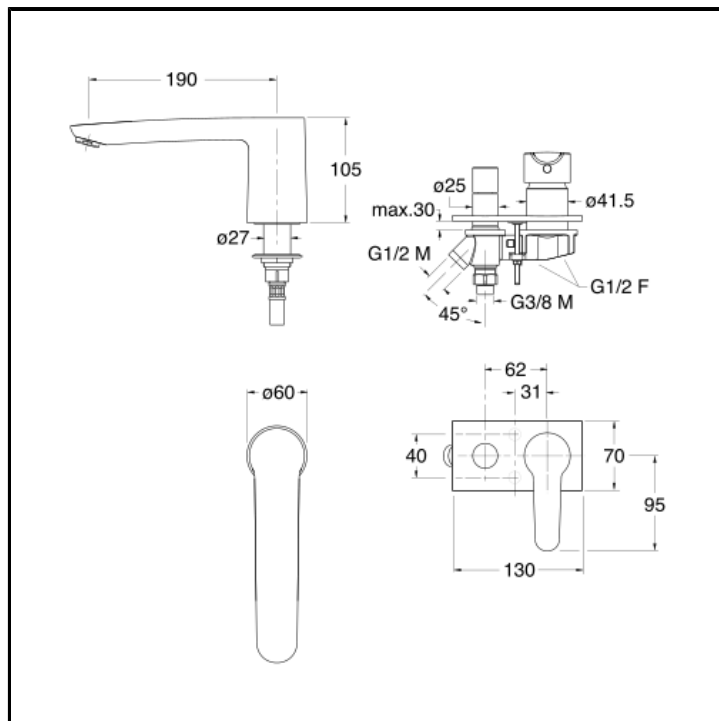

# CRIND181

3 hole deck mounted bath mixer with diverter, spout and metal plate

## INSTALLATION

- Tub edge