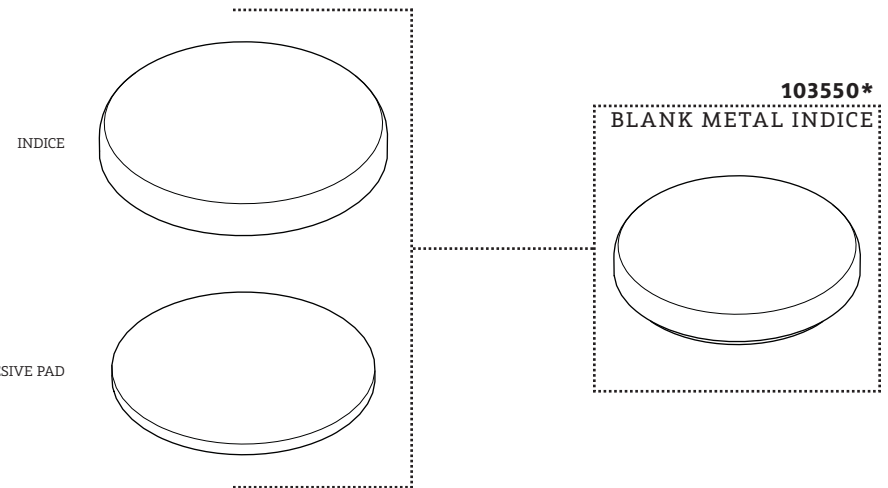

KIT COMPONENTS

**STYLES: EATH06, EATH07, EATH08,
EATH09, EATH10, EATH99**

812191

TRIM CONNECTOR

*FINISH/COLOR MUST BE SPECIFIED WHEN ORDERING
++SUPPLIED AS A PAIR

KIT COMPONENTS

ESTB. 1978

W A T E R W O R K S

**STYLES: EATH06, EATH07, EATH08,
EATH09, EATH10, EATH99**

*FINISH/COLOR MUST BE SPECIFIED WHEN ORDERING
++SUPPLIED AS A PAIR

SERVICE PARTS INDEX

<u>STYLE</u>	<u>DESCRIPTION</u>	<u>PG</u>
103538*	BLACK PORCELAIN LEVER HANDLE	3
103550*	BLANK METAL INDICE	7
103549	BLANK PORCELAIN INDICE	7
103607*	CROSS HANDLE	3
103572*	FACEPLATE TRIM	4
103746	FASTENING SET SCREW	5
103522*	LIMIT STOP	5
103534*	METAL LEVER HANDLE	3
103539*	OAK LEVER HANDLE	3
812191	TRIM CONNECTOR	6
594565	TRIM NUT	2
103537*	WHITE PORCELAIN LEVER HANDLE	3