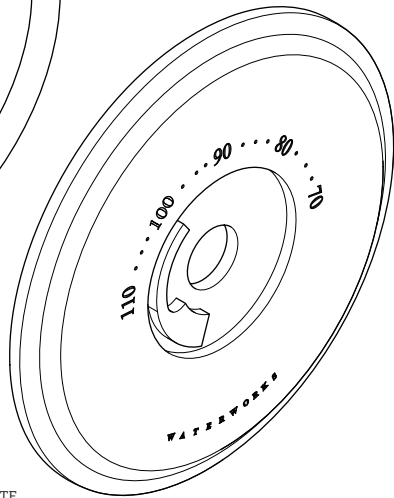

TRIM PLATE

*FINISH/COLOR MUST BE SPECIFIED WHEN ORDERING
++SUPPLIED AS A PAIR