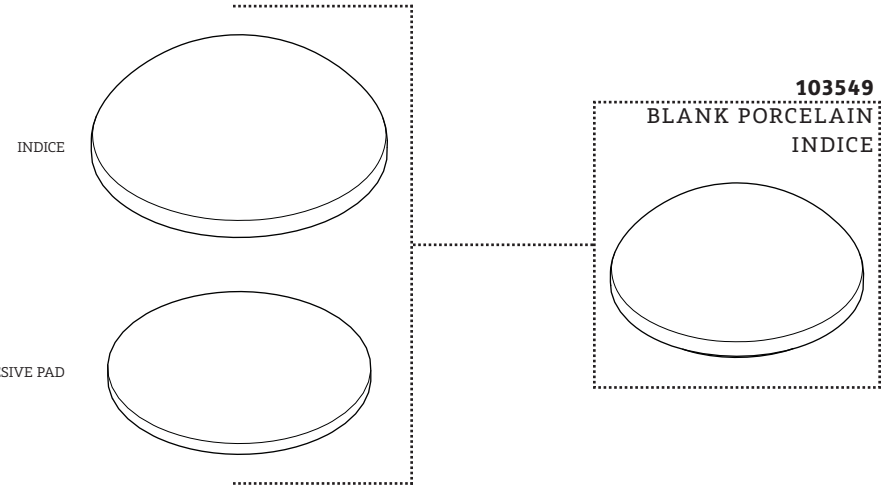

KIT COMPONENTS

**STYLES: EATH06, EATH07, EATH08,
EATH09, EATH10, EATH99**

812191

TRIM CONNECTOR

*FINISH/COLOR MUST BE SPECIFIED WHEN ORDERING
++SUPPLIED AS A PAIR

KIT COMPONENTS

ESTB. 1978

W A T E R W O R K S

**STYLES: EATH06, EATH07, EATH08,
EATH09, EATH10, EATH99**

*FINISH/COLOR MUST BE SPECIFIED WHEN ORDERING
++SUPPLIED AS A PAIR

SERVICE PARTS INDEX

<u>STYLE</u>	<u>DESCRIPTION</u>	<u>PG</u>
103538*	BLACK PORCELAIN LEVER HANDLE	3
103550*	BLANK METAL INDICE	7
103549	BLANK PORCELAIN INDICE	7
103607*	CROSS HANDLE	3
103572*	FACEPLATE TRIM	4
103746	FASTENING SET SCREW	5
103522*	LIMIT STOP	5
103534*	METAL LEVER HANDLE	3
103539*	OAK LEVER HANDLE	3
812191	TRIM CONNECTOR	6
594565	TRIM NUT	2
103537*	WHITE PORCELAIN LEVER HANDLE	3