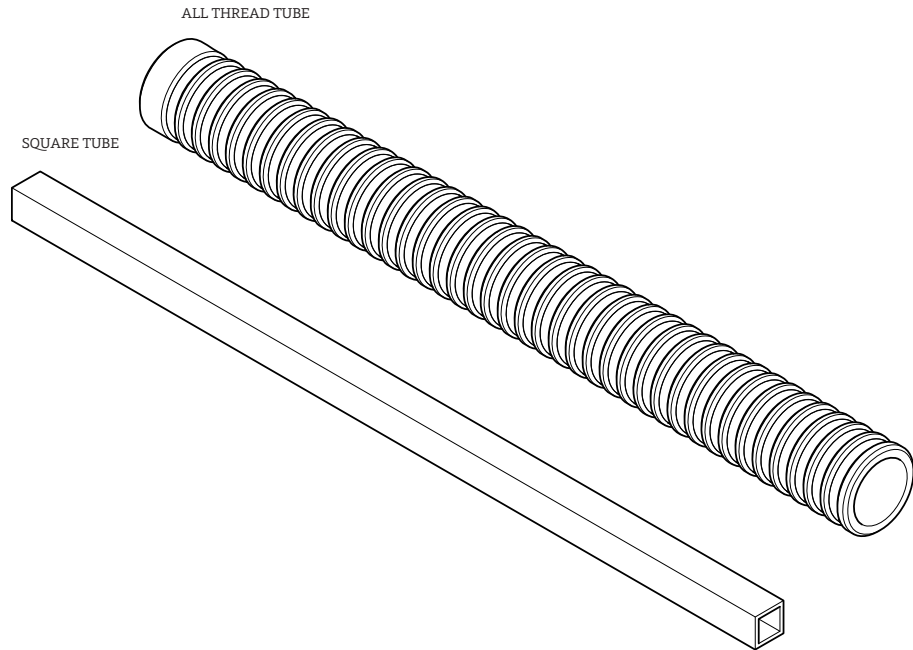

ESTB. 1978

WATERWORKS

KIT COMPONENTS

**STYLES: EATH06, EATH07, EATH08,
EATH09, EATH10, EATH99**