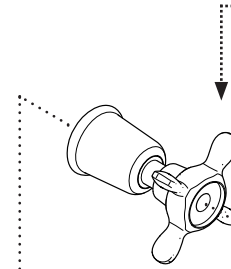

812191
TRIM CONNECTOR

103572*
FACEPLATE TRIM

594565
TRIM NUT

103522*
LIMIT STOP

*FINISH/COLOR MUST BE SPECIFIED WHEN ORDERING
++SUPPLIED AS A PAIR

103607*
CROSS HANDLE

103550*
BLANK METAL INDICE

103549
BLANK PORCELAIN INDICE