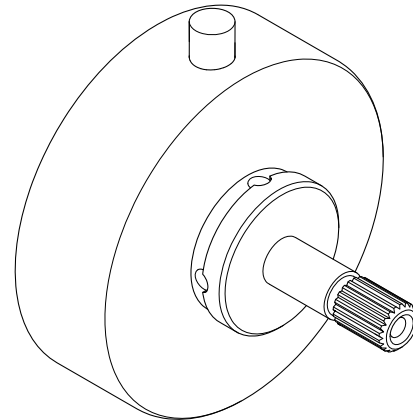

103534*
METAL LEVER HANDLE

103549
BLANK PORCELAIN INDICE

103537*
WHITE PORCELAIN LEVER HANDLE
103538*
BLACK PORCELAIN LEVER HANDLE
103539*
OAK LEVER HANDLE

103550*
BLANK METAL INDICE

ESTB. 1978

WATERWORKS

KIT COMPONENTS

**STYLES: EATH06, EATH07, EATH08,
EATH09, EATH10, EATH99**

103572*

FACEPLATE TRIM

GASKET

TRIM PLATE

*FINISH/COLOR MUST BE SPECIFIED WHEN ORDERING
++SUPPLIED AS A PAIR

KIT COMPONENTS

103522*

LIMIT STOP

SET SCREW 

 SET SCREW

LIMIT STOP

SET SCREW 

103746
FASTENING SET SCREW

ESTB. 1978

WATERWORKS