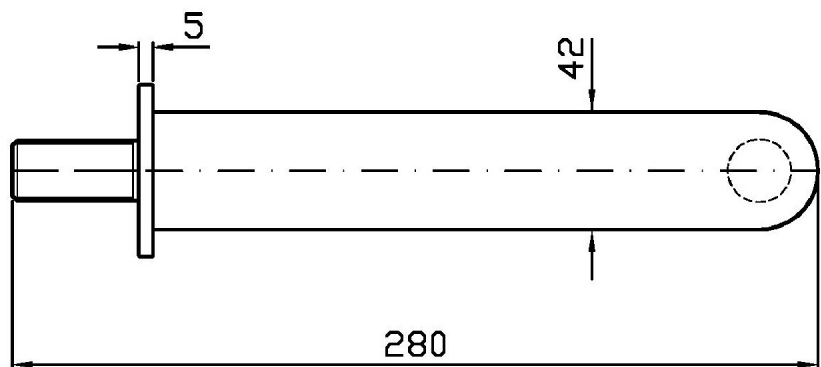

## NIKKO

Z92226

Bocca di erogazione. / Wall spout.

Bocca di erogazione L. 215 mm

Wall spout length 215 mm.

## NIKKO

Z92226

Disegno Complessivo / Overall Drawing

### Z92226 Pesì e Misure / Weights and Sizes

Peso ( Kg ) Weight ( lb )	1,15 ( Kg )	2,54 ( lb )
Volume test ( dc3 ) - ( in3 )	3,32 ( dc3 )	202,60 ( in3 )
h ( mm ) - ( in )	93,00 ( mm )	3,66 ( in )
L1 ( mm ) - ( in )	162,00 ( mm )	6,38 ( in )
L2 ( mm ) - ( in )	220,00 ( mm )	8,66 ( in )