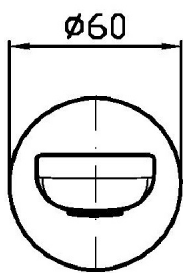

## NIKKO

Z92226

Bocca di erogazione. / Wall spout.

Bocca di erogazione L. 215 mm

Wall spout length 215 mm.

## NIKKO

Z92226

Disegno Complessivo / Overall Drawing

### Z92226 Pesì e Misure / Weights and Sizes

Peso ( Kg ) Weight ( lb )	1,15 ( Kg )	2,54 ( lb )
Volume test ( dc3 ) - ( in3 )	3,32 ( dc3 )	202,60 ( in3 )
h ( mm ) - ( in )	93,00 ( mm )	3,66 ( in )
L1 ( mm ) - ( in )	162,00 ( mm )	6,38 ( in )
L2 ( mm ) - ( in )	220,00 ( mm )	8,66 ( in )