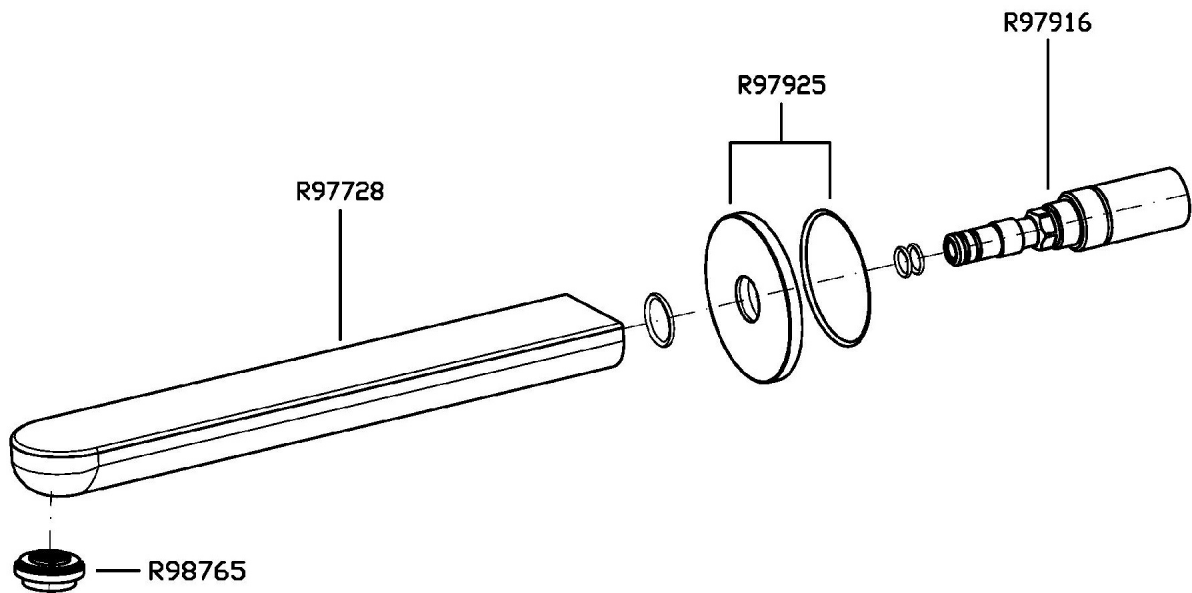

NIKKO

Z92226

Esplosi / Exploded