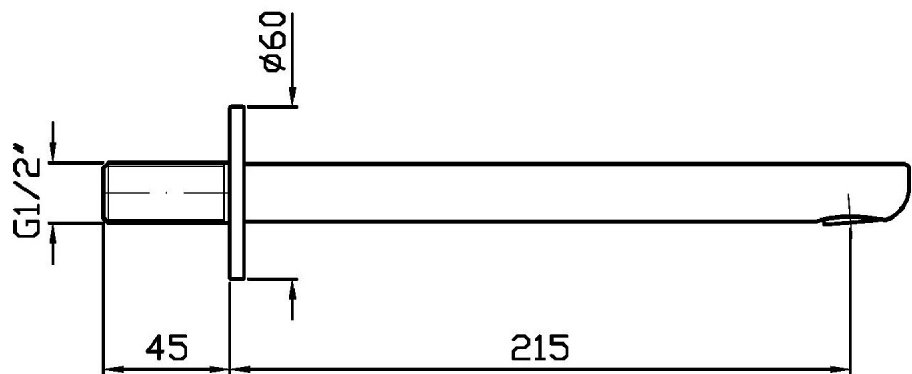

## NIKKO

Z92226

Bocca di erogazione. / Wall spout.

Bocca di erogazione L. 215 mm

Wall spout length 215 mm.

## NIKKO

Z92226

Disegno Complessivo / Overall Drawing

### Z92226 Pesì e Misure / Weights and Sizes

Peso ( Kg ) Weight ( lb )	1,15 ( Kg )	2,54 ( lb )
Volume test ( dc3 ) - ( in3 )	3,32 ( dc3 )	202,60 ( in3 )
h ( mm ) - ( in )	93,00 ( mm )	3,66 ( in )
L1 ( mm ) - ( in )	162,00 ( mm )	6,38 ( in )
L2 ( mm ) - ( in )	220,00 ( mm )	8,66 ( in )