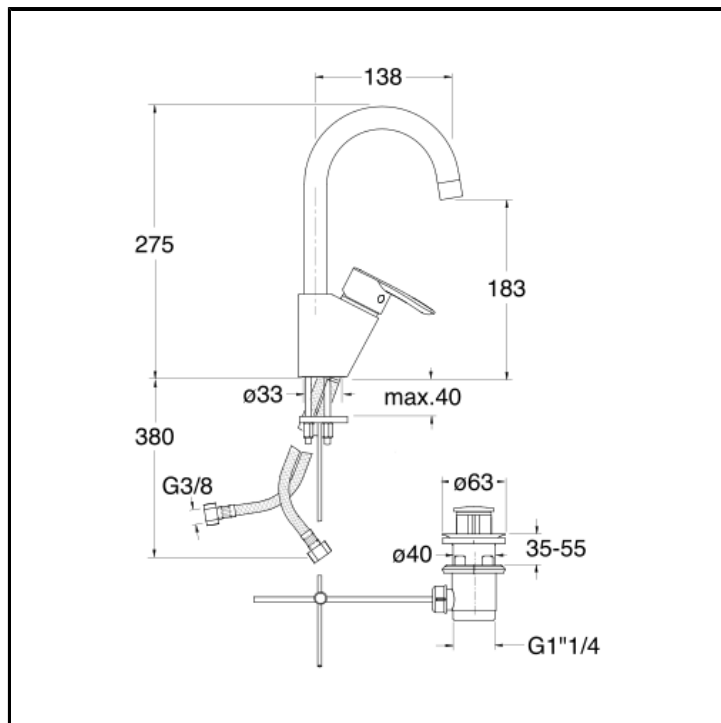

CRIND228

Basin mixer REGULAR with swivel spout and 1"1/4 pop up waste

FINITURE

 Chrome

FEATURES (MODEL NAME SIDE)

- Regular

FEATURES FROM TECHNOLOGIES

-
-