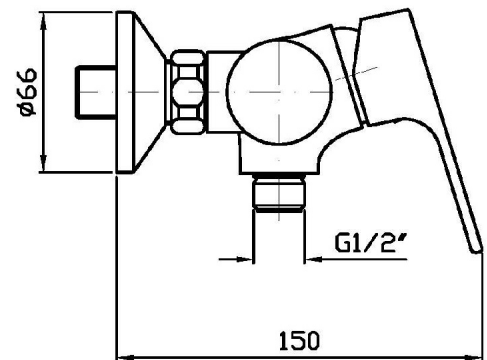

Exposed single lever shower mixer.
Cartridge with both flow and temperature reducer.

Finiture / Finishes

Cromo / Chrome

WIND

ZWN106

Disegno Complessivo / Overall Drawing

WIND

ZWN106

Esplosi / Exploded

WIND

ZWN106 Portate / Flowrates (lt/min)

PRESSIONE PRESSURE	1 BAR	2 BAR	3 BAR	4 BAR	5 BAR
1 RUBINETTO APERTO <i>P1</i>	14,2	20,3	25	28,8	32,1
<i>P2</i>					
<i>P3</i>					
<i>P4</i>					
<i>P5</i>					

WIND

ZWN106 Pesì e Misure / Weights and Sizes

Peso (Kg) Weight (lb)	1,79 (Kg)	3,946234 (lb)
Volume (dc3) - (in3)	6,61 (dc3)	0,000403 (in3)
h (mm) - (in)	143 (mm)	5,6299243 (in)
L1 (mm) - (in)	195 (mm)	7,6771695 (in)
L2 (mm) - (in)	237 (mm)	9,3307137 (in)