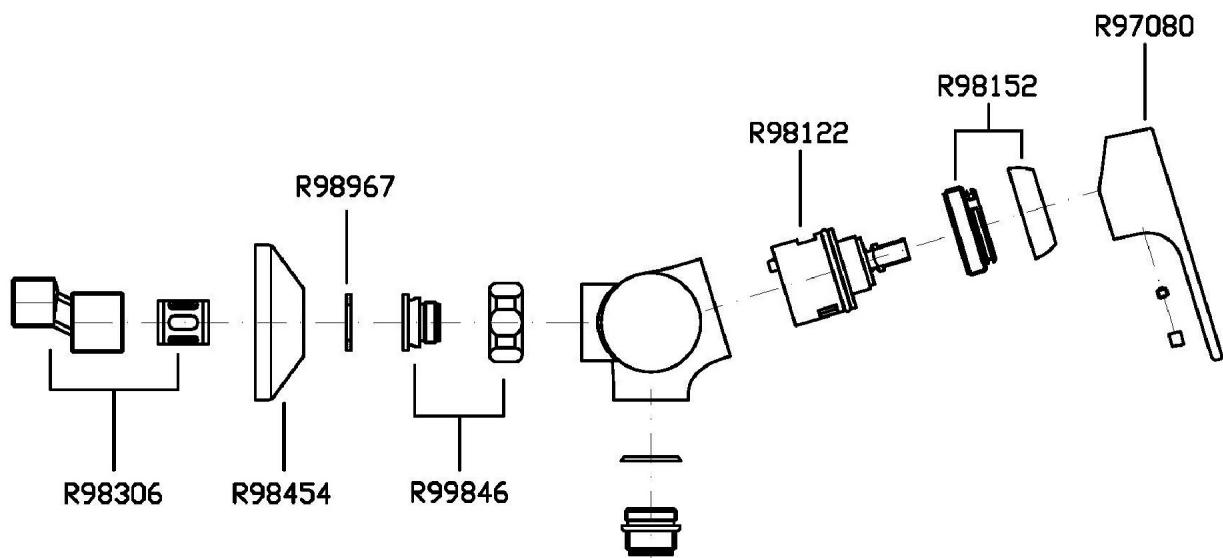

Exposed single lever shower mixer.
Cartridge with both flow and temperature reducer.

Finiture / Finishes

Cromo / Chrome

WIND

ZWN106

Disegno Complessivo / Overall Drawing

WIND

ZWN106

Esplosi / Exploded

WIND

ZWN106 Portate / Flowrates (lt/min)

PRESSIONE PRESSURE	1 BAR	2 BAR	3 BAR	4 BAR	5 BAR
1 RUBINETTO APERTO <i>P1</i>	14,2	20,3	25	28,8	32,1
<i>P2</i>					
<i>P3</i>					
<i>P4</i>					
<i>P5</i>					

WIND

ZWN106 Pesì e Misure / Weights and Sizes

Peso (Kg) Weight (lb)	1,79 (Kg)	3,946234 (lb)
Volume (dc3) - (in3)	6,61 (dc3)	0,000403 (in3)
h (mm) - (in)	143 (mm)	5,6299243 (in)
L1 (mm) - (in)	195 (mm)	7,6771695 (in)
L2 (mm) - (in)	237 (mm)	9,3307137 (in)