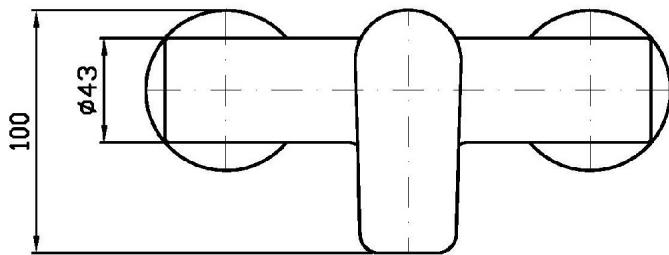

Exposed single lever shower mixer.
Cartridge with both flow and temperature reducer.

Finiture / Finishes

Cromo / Chrome

WIND

ZWN106

Disegno Complessivo / Overall Drawing

WIND

ZWN106

Esplosi / Exploded

WIND

ZWN106 Portate / Flowrates (lt/min)

PRESSIONE PRESSURE	1 BAR	2 BAR	3 BAR	4 BAR	5 BAR
1 RUBINETTO APERTO <i>P1</i>	14,2	20,3	25	28,8	32,1
<i>P2</i>					
<i>P3</i>					
<i>P4</i>					
<i>P5</i>					

WIND

ZWN106 Pesì e Misure / Weights and Sizes

Peso (Kg) Weight (lb)	1,79 (Kg)	3,946234 (lb)
Volume (dc3) - (in3)	6,61 (dc3)	0,000403 (in3)
h (mm) - (in)	143 (mm)	5,6299243 (in)
L1 (mm) - (in)	195 (mm)	7,6771695 (in)
L2 (mm) - (in)	237 (mm)	9,3307137 (in)