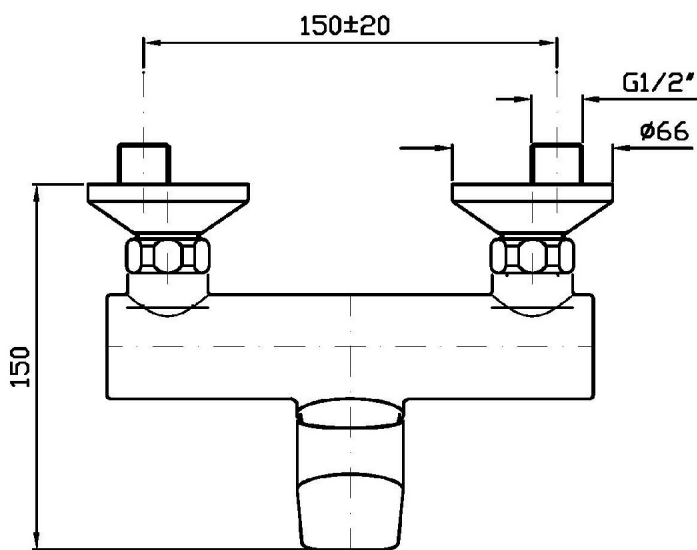

Exposed single lever shower mixer.
Cartridge with both flow and temperature reducer.

Finiture / Finishes

Cromo / Chrome

WIND

ZWN106

Disegno Complessivo / Overall Drawing

WIND

ZWN106

Esplosi / Exploded

WIND

ZWN106 Portate / Flowrates (lt/min)

PRESSIONE PRESSURE	1 BAR	2 BAR	3 BAR	4 BAR	5 BAR
1 RUBINETTO APERTO <i>P1</i>	14,2	20,3	25	28,8	32,1
<i>P2</i>					
<i>P3</i>					
<i>P4</i>					
<i>P5</i>					

WIND

ZWN106 Pesì e Misure / Weights and Sizes

Peso (Kg) Weight (lb)	1,79 (Kg)	3,946234 (lb)
Volume (dc3) - (in3)	6,61 (dc3)	0,000403 (in3)
h (mm) - (in)	143 (mm)	5,6299243 (in)
L1 (mm) - (in)	195 (mm)	7,6771695 (in)
L2 (mm) - (in)	237 (mm)	9,3307137 (in)