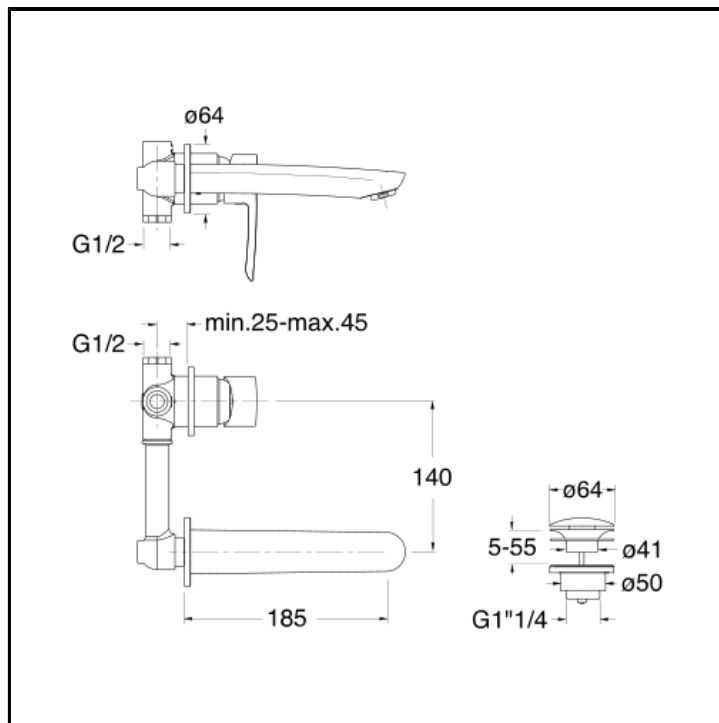

# CRIND237

CRISTINA  
RUBINETTERIE

Complete wall mounted basin mixer REGULAR with 1"1/4 Up&Down waste