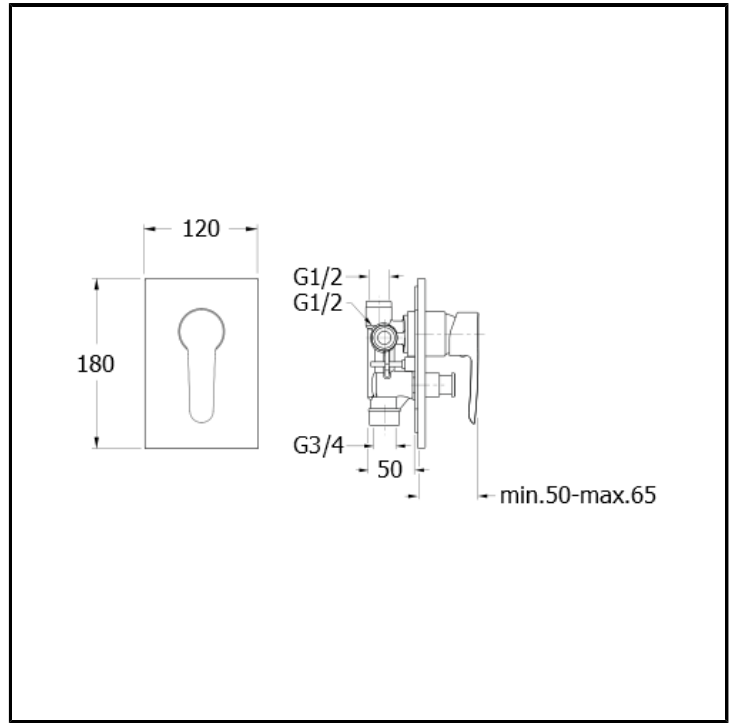

CRIND649

Complete concealed bath/shower mixer with 2 outlets diverter and ABS cover plate

FINITURE

 Chrome

CHARACTERISTICS

-

COMMAND

- Monocontrol