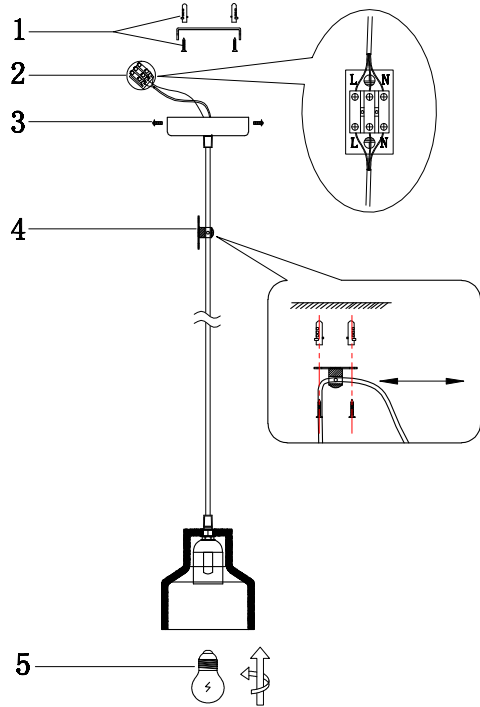

# Instruction

T437-PL-01-GR

1 x E27 (60W)

Model: T437-PL-01-GR  
Collection: Loft  
Series: Broni

Pendant Lamps