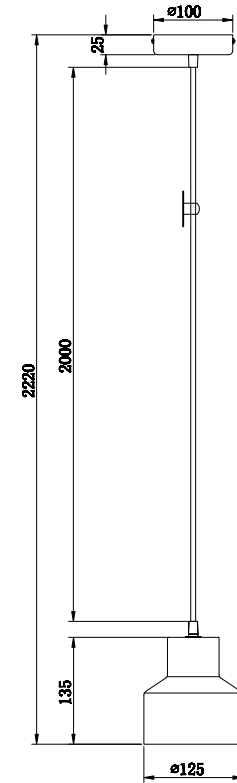

# Instruction

T437-PL-01-GR

1 x E27 (60W)

Model: T437-PL-01-GR  
Collection: Loft  
Series: Broni

Pendant Lamps