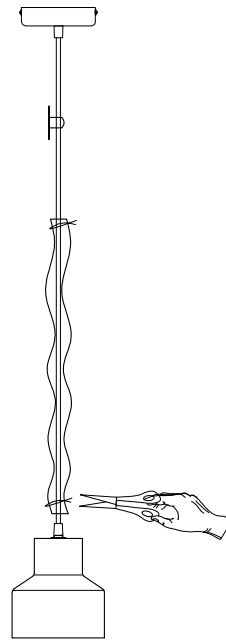

# Instruction

T437-PL-01-GR

1 x E27 (60W)

Model: T437-PL-01-GR  
Collection: Loft  
Series: Broni

Pendant Lamps