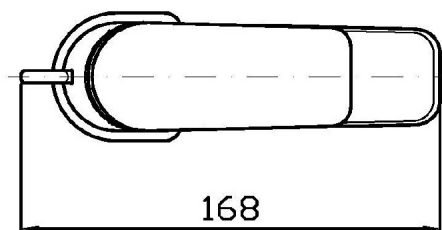

Single lever basin mixer with aerator, 1 ¼" pop-up waste, flexible tails.
Cartridge with both flow and temperature reducer.

Finiture / Finishes

Cromo / Chrome

WIND

ZWN590

Disegno Complessivo / Overall Drawing

WIND

ZWN590

Esplosi / Exploded

WIND

ZWN590

Portate / Flowrates (lt/min)

PRESSIONE PRESSURE	1 BAR	2 BAR	3 BAR	4 BAR	5 BAR
LAVABO BASIN <i>P1</i>	8	11,8	14,7	17,1	19,2
<i>P2</i>					
<i>P3</i>					
<i>P4</i>					
<i>P5</i>					

WIND

ZWN590

Pesi e Misure / Weights and Sizes

Peso (Kg) Weight (lb)	1,92 (Kg)	4,232832 (lb)
Volume (dc3) - (in3)	4,05 (dc3)	0,000247 (in3)
h (mm) - (in)	70 (mm)	2,755907 (in)
L1 (mm) - (in)	150 (mm)	5,905515 (in)
L2 (mm) - (in)	385 (mm)	15,1574885 (in)