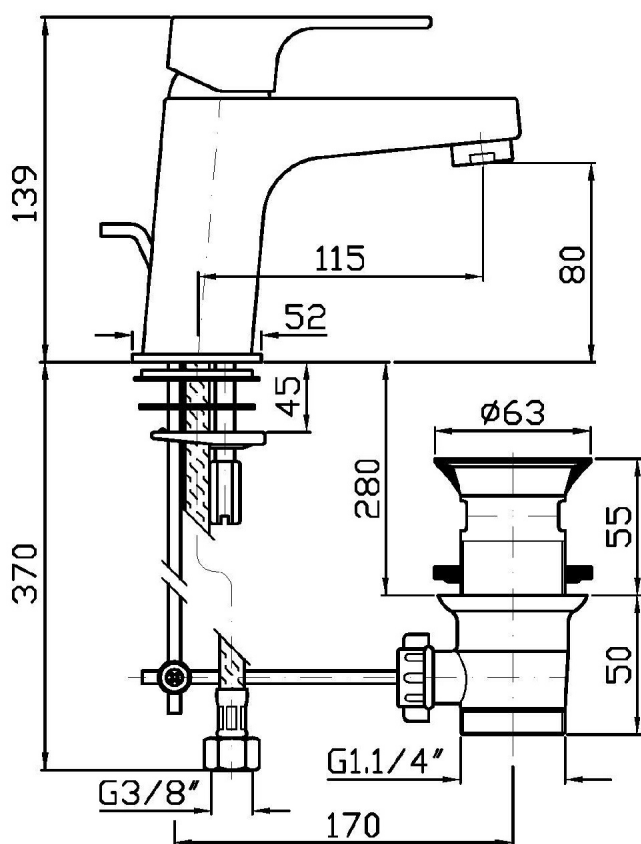

Single lever basin mixer with aerator, 1 ¼" pop-up waste, flexible tails.
Cartridge with both flow and temperature reducer.

Finiture / Finishes

Cromo / Chrome

WIND

ZWN590

Disegno Complessivo / Overall Drawing

WIND

ZWN590

Esplosi / Exploded

WIND

ZWN590

Portate / Flowrates (lt/min)

PRESSIONE PRESSURE	1 BAR	2 BAR	3 BAR	4 BAR	5 BAR
LAVABO BASIN <i>P1</i>	8	11,8	14,7	17,1	19,2
<i>P2</i>					
<i>P3</i>					
<i>P4</i>					
<i>P5</i>					

WIND

ZWN590

Pesi e Misure / Weights and Sizes

Peso (Kg) Weight (lb)	1,92 (Kg)	4,232832 (lb)
Volume (dc3) - (in3)	4,05 (dc3)	0,000247 (in3)
h (mm) - (in)	70 (mm)	2,755907 (in)
L1 (mm) - (in)	150 (mm)	5,905515 (in)
L2 (mm) - (in)	385 (mm)	15,1574885 (in)