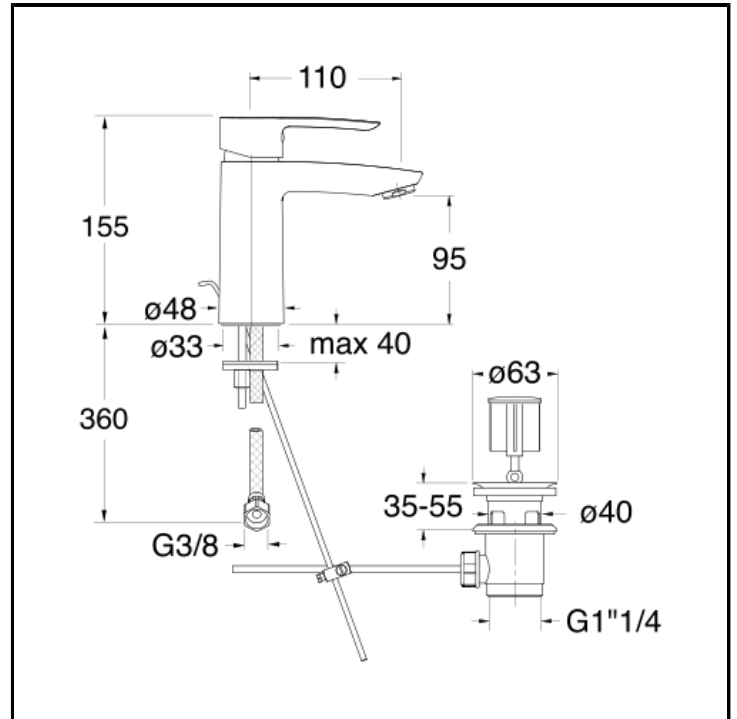

CRIND226

■ CRISTINA
RUBINETTERIE

Basin mixer LARGE with C3 cartridge LLC ENERGY SAVING and 1"1/4 pop up waste

FINITURE

 Chrome

FEATURES (MODEL NAME SIDE)

- Large

FEATURES FROM TECHNOLOGIES