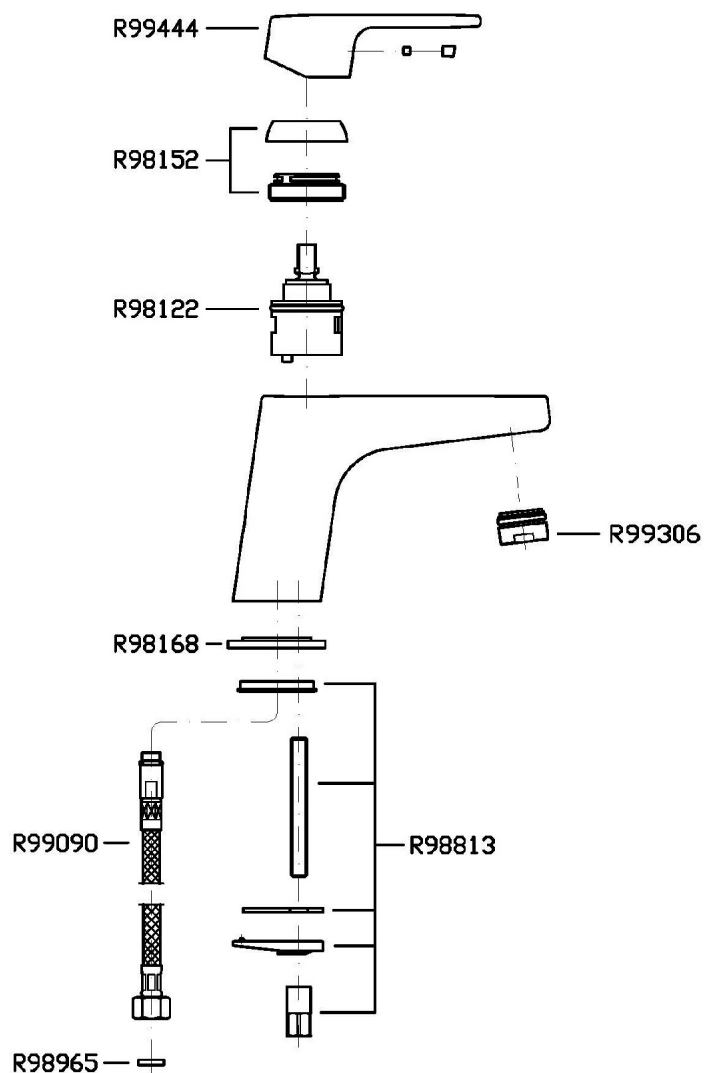

Single lever basin mixer with aerator, without pop-up waste, flexible tails.
Cartridge with both flow and temperature reducer.

Finiture / Finishes

Cromo / Chrome

SUN

ZSN598

Disegno Complessivo / Overall Drawing

SUN

ZSN598

Esplosi / Exploded

SUN

ZSN598

Portate / Flowrates (lt/min)

PRESSIONE PRESSURE	1 BAR	2 BAR	3 BAR	4 BAR	5 BAR
LAVABO BASIN <i>P1</i>	8	11,8	14,7	17,1	19,2
<i>P2</i>					
<i>P3</i>					
<i>P4</i>					
<i>P5</i>					

SUN

ZSN598

Pesi e Misure / Weights and Sizes

Peso (Kg) Weight (lb)	1,58 (Kg)	3,483268 (lb)
Volume (dc3) - (in3)	4,05 (dc3)	0,000247 (in3)
h (mm) - (in)	70 (mm)	2,755907 (in)
L1 (mm) - (in)	150 (mm)	5,905515 (in)
L2 (mm) - (in)	385 (mm)	15,1574885 (in)