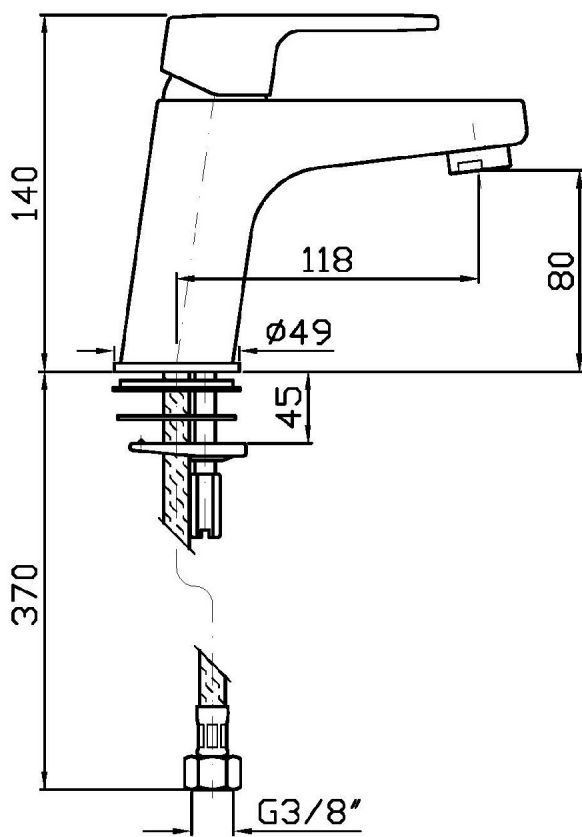

Single lever basin mixer with aerator, without pop-up waste, flexible tails.
Cartridge with both flow and temperature reducer.

Finiture / Finishes

Cromo / Chrome

SUN

ZSN598

Disegno Complessivo / Overall Drawing

SUN

ZSN598

Esplosi / Exploded

SUN

ZSN598

Portate / Flowrates (lt/min)

PRESSIONE PRESSURE	1 BAR	2 BAR	3 BAR	4 BAR	5 BAR
LAVABO BASIN <i>P1</i>	8	11,8	14,7	17,1	19,2
<i>P2</i>					
<i>P3</i>					
<i>P4</i>					
<i>P5</i>					

SUN

ZSN598

Pesi e Misure / Weights and Sizes

Peso (Kg) Weight (lb)	1,58 (Kg)	3,483268 (lb)
Volume (dc3) - (in3)	4,05 (dc3)	0,000247 (in3)
h (mm) - (in)	70 (mm)	2,755907 (in)
L1 (mm) - (in)	150 (mm)	5,905515 (in)
L2 (mm) - (in)	385 (mm)	15,1574885 (in)