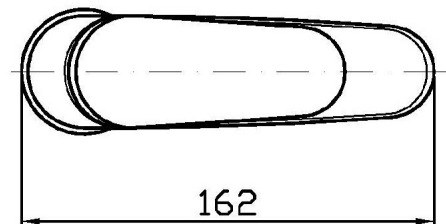

Single lever basin mixer with aerator, without pop-up waste, flexible tails.
Cartridge with both flow and temperature reducer.

Finiture / Finishes

Cromo / Chrome

SUN

ZSN598

Disegno Complessivo / Overall Drawing

SUN

ZSN598

Esplosi / Exploded

SUN

ZSN598

Portate / Flowrates (lt/min)

PRESSIONE PRESSURE	1 BAR	2 BAR	3 BAR	4 BAR	5 BAR
LAVABO BASIN <i>P1</i>	8	11,8	14,7	17,1	19,2
<i>P2</i>					
<i>P3</i>					
<i>P4</i>					
<i>P5</i>					

SUN

ZSN598

Pesi e Misure / Weights and Sizes

Peso (Kg) Weight (lb)	1,58 (Kg)	3,483268 (lb)
Volume (dc3) - (in3)	4,05 (dc3)	0,000247 (in3)
h (mm) - (in)	70 (mm)	2,755907 (in)
L1 (mm) - (in)	150 (mm)	5,905515 (in)
L2 (mm) - (in)	385 (mm)	15,1574885 (in)