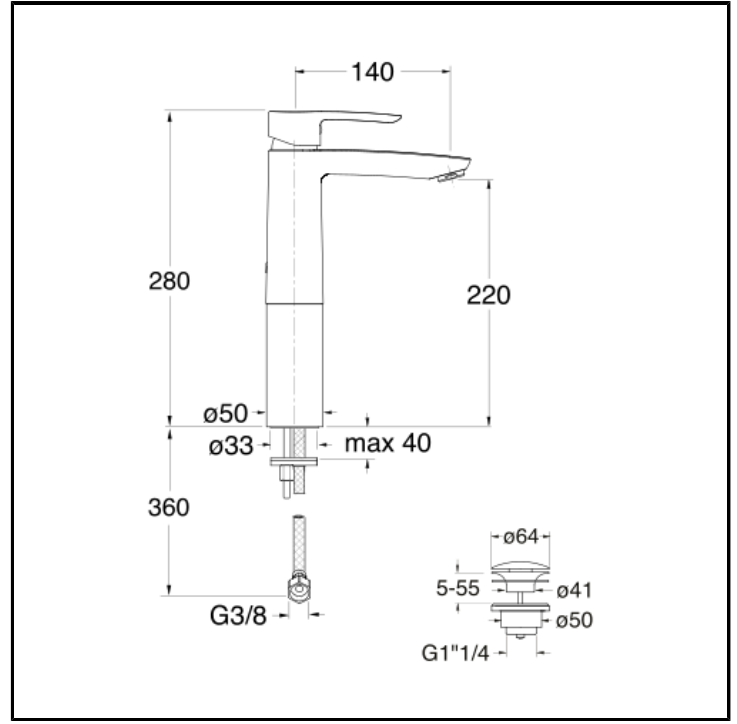

# CRIND229

■ CRISTINA  
RUBINETTERIE

Basin mixer TALL with 1"1/4 Up&Down waste

## FEATURES (MODEL NAME SIDE)

- Tall