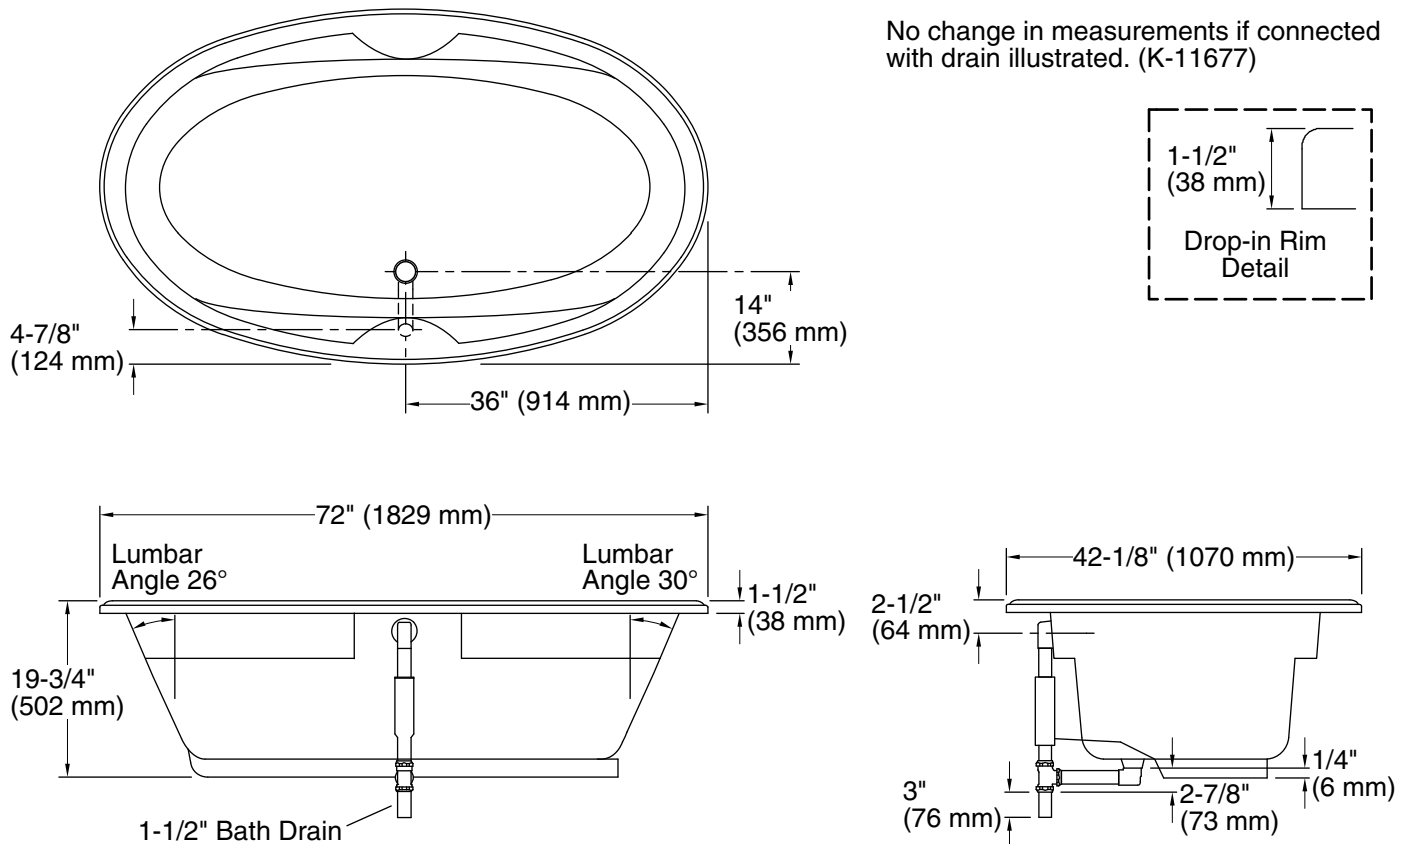

Features

- Generous 6-foot oval basin provides an incredibly spacious bathing area for up to two people.
- Molded lumbar support and armrests offer extra comfort while bathing.

Material

- Acrylic.

Installation

Color	Code	Description
	0	White
	96	Biscuit
	47	Almond

No change in measurements if connected with drain illustrated. (K-11677)

Technical Information

All product dimensions are nominal.

Installation:	Drop-in
Drain location:	Center
Basin area, bottom:	53" x 26" (1346 mm x 660 mm)
Basin area, top:	65" x 34" (1651 mm x 864 mm)
Weight:	60 lbs (27.2 kg)
Minimum floor load:	35 lbs/ft ² (170.9 kg/m ²)
Water depth:	15" (381 mm)
Water capacity:	78 gal (295.3 L)
Template:	Drop-in, 114861-7, required, included

Notes

Measure your actual product for rough-in details. Install this product according to the installation instructions.

The hot water supply should be 70% of the capacity of the bath or greater. Installations will vary.