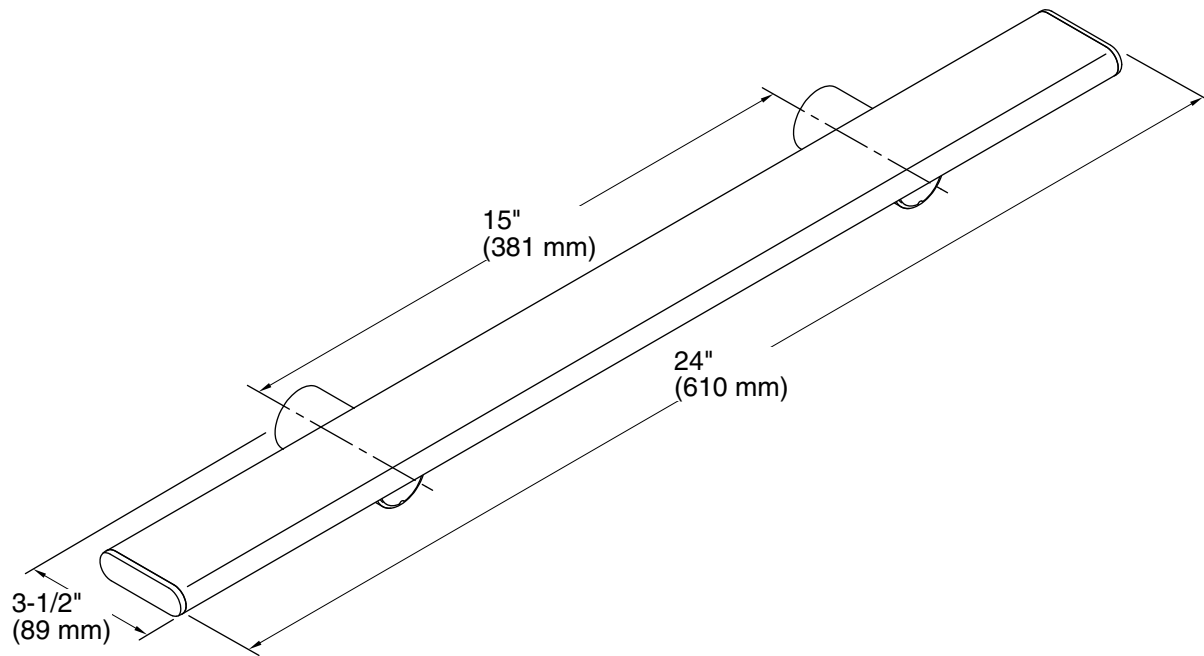

Features

- For use with KOHLER Choreograph wall panels.
- Provides a stable point of contact in the shower.
- Slim, flat profile doubles as shower storage space.
- 300 lbs. of support.
- Mounting brackets slide along bar to ease installation.
- Installation hardware included.
- Add optional K-97629 Teak Tray (sold separately) for dedicated product staging space on the barre.

K-97629 Teak Barre Shelf
K-23723 Faucet cleaner

Included Components

Additional Components:

Bracket(s)
End caps
Plugs
Screw(s)

Codes/Standards

ASTM F446

KOHLER® Limited Warranty – Choreograph™ Walls and Accessories

Technical Information

All product dimensions are nominal.

Material: Anodized Aluminum

Notes

Install this product according to the installation guide.

Requires 2x4 backing to be installed.