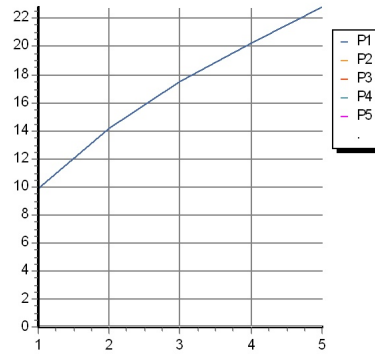

2 hole built-in single lever basin mixer with aerator. Spout projection 180 mm.
Cartridge with both flow and temperature reducer.

R99499

Parte incasso. / Built-in part.

R99815

Parte incasso. / Built-in part.

SUN

ZSN631

Portate / Flowrates (lt/min)

PRESSIONE PRESSURE	1 BAR	2 BAR	3 BAR	4 BAR	5 BAR
LAVABO BASIN	9,9	14,2	17,5	20,2	22,8
P1					
P2					
P3					
P4					
P5					

SUN

ZSN631

Pesi e Misure / Weights and Sizes