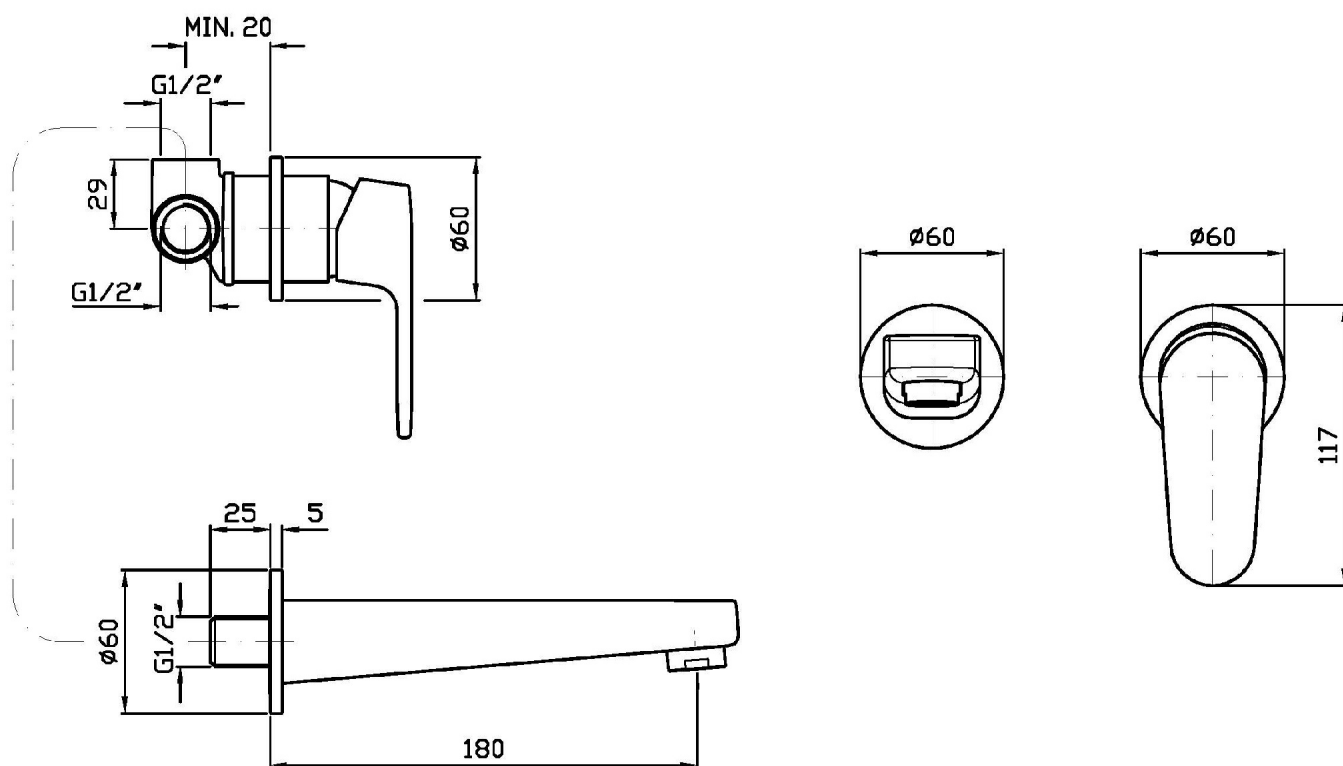

SUN

ZSN631

Disegno Complessivo / Overall Drawing