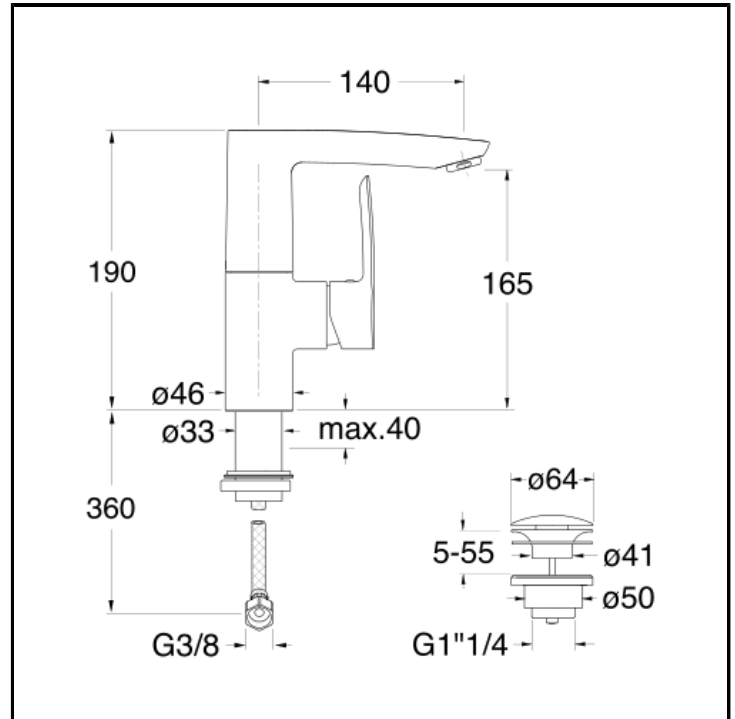

CRIND224

■ CRISTINA
RUBINETTERIE

Basin mixer REGULAR with swivel spout and 1"1/4 Up&Down waste

FINITURE

 Chrome

FEATURES (MODEL NAME SIDE)

- Regular

FEATURES FROM TECHNOLOGIES