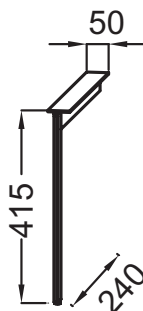

EB3053

Collection: NOUVELLE VAGUE

Finish*:

BLV - Incomparable Black

Features

- DIMENSIONS: 0 x 0 x 41.50 cm
- MATERIAL: Aluminium
- WEIGHT: 0.6 kg

Consumer benefits

- IDENTITY DESIGN: Iconic 50s style à la française while keeping modern functionalities
- PERFECT FINISH: Finish recalling the tap and handle colour

Technical drawing

Product Specification: Legs for tall unit. EB3053. Collection: NOUVELLE VAGUE. DIMENSIONS: 0 x 0 x 41.50 cm. WEIGHT: 0.6 kg. MATERIAL: Aluminium.

*Due to possible variations in computer and printer calibrations, technical factors and certain finish characteristics, the colors you see may not accurately portray the actual colors and are provided as a guide only.