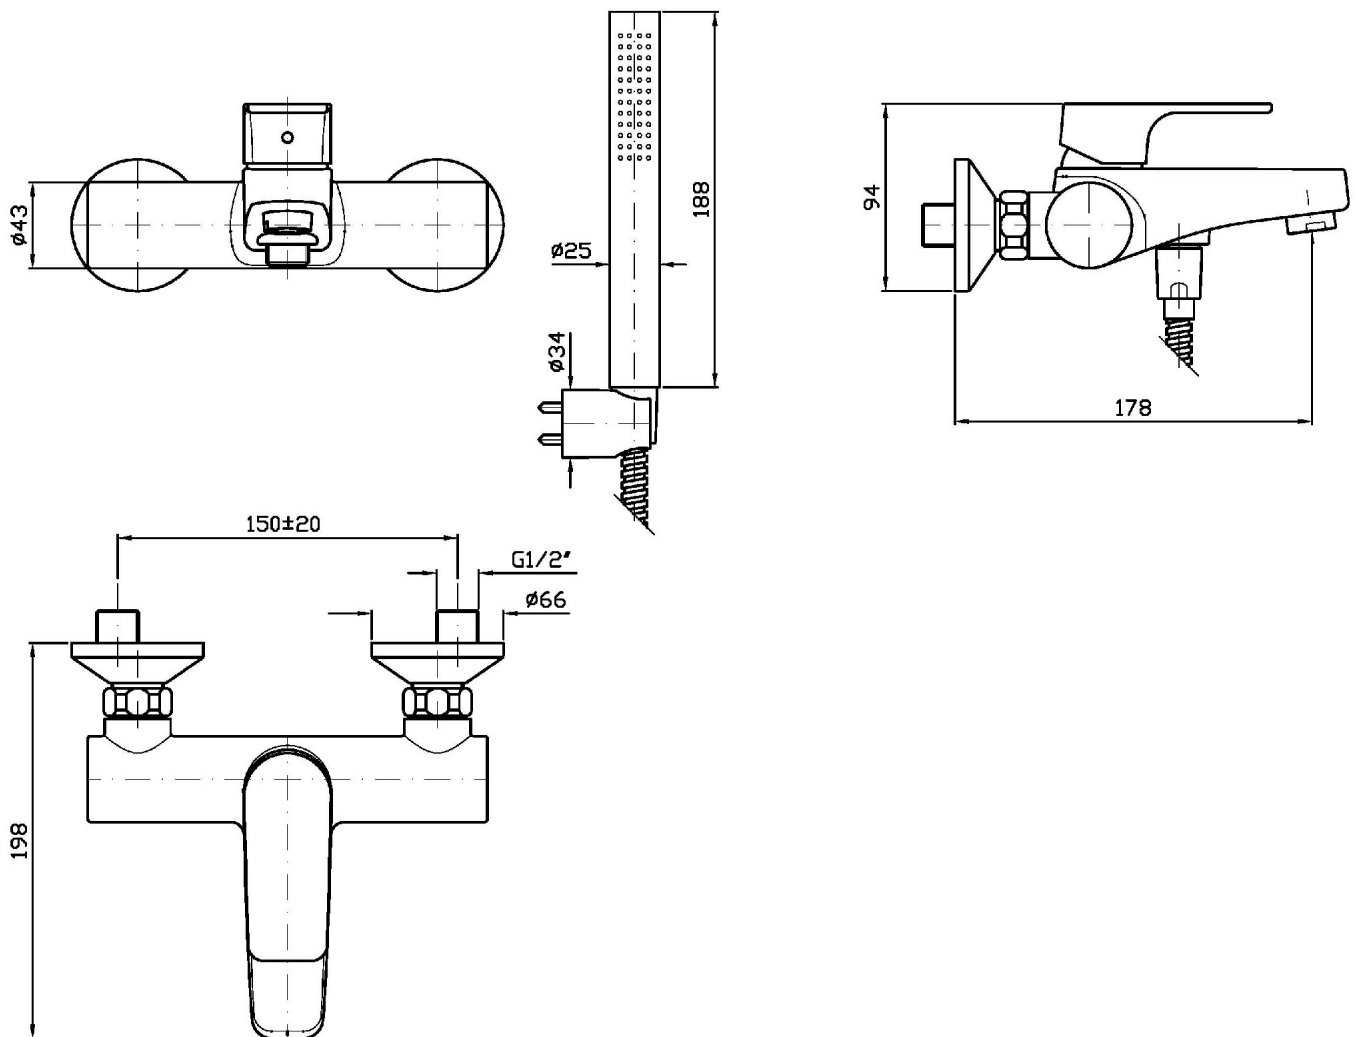

## WIND

ZWN103

Disegno Complessivo / Overall Drawing

### ZWN103 Pesì e Misure / Weights and Sizes

Peso ( Kg ) Weight ( lb )	2,81 ( Kg )	6,194926 ( lb )
Volume ( dc3 ) - ( in3 )	6,61 ( dc3 )	0,000403 ( in3 )
h ( mm ) - ( in )	143 ( mm )	5,6299243 ( in )
L1 ( mm ) - ( in )	195 ( mm )	7,6771695 ( in )
L2 ( mm ) - ( in )	237 ( mm )	9,3307137 ( in )