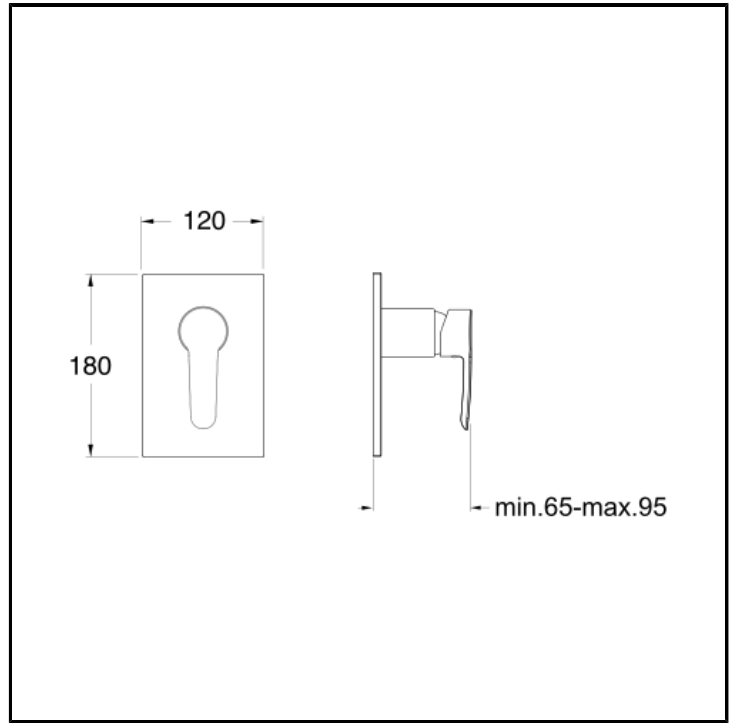

CRIND656

Shower mixer external parts for CRICS535 with ABS cover plate

FINITURE

Chrome

CHARACTERISTICS

-

COMMAND

- Monocontrol