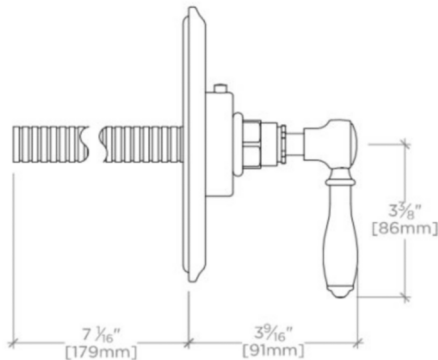

ADA Compliance: Yes
Control Valve Rough-in Depth Maximum: 8"
Control Valve Rough-in Depth Minimum: 2"
Diverter Valve Rough-in Depth Maximum: 3.76"
Diverter Valve Rough-in Depth Minimum: 2.83"
Index Color / Finish and Material: White Porcelain
Depth / Width: 3 1/2"
Height: 6 1/4"
Integrated Diverter: N
Length: 6"
Primary Material: Brass
Suggested Application: Bath

INSPIRATION

Drawing on Edwardian style, Easton is the most extensive Waterworks family; a range of moods and a selection of products from fittings to furniture.

CODES & STANDARDS

Code # EASV19:

CERTIFICATIONS

PRODUCT (NOTES)

Valve sold separately.

EASTON

EATH19

Easton Vintage Thermostatic Control Valve Trim with Black Porcelain Lever Handle

TOP VIEW SCALE: 3"=1'-0"

FRONT VIEW SCALE: 3"=1'-0"

SIDE VIEW SCALE: 3"=1'-0"