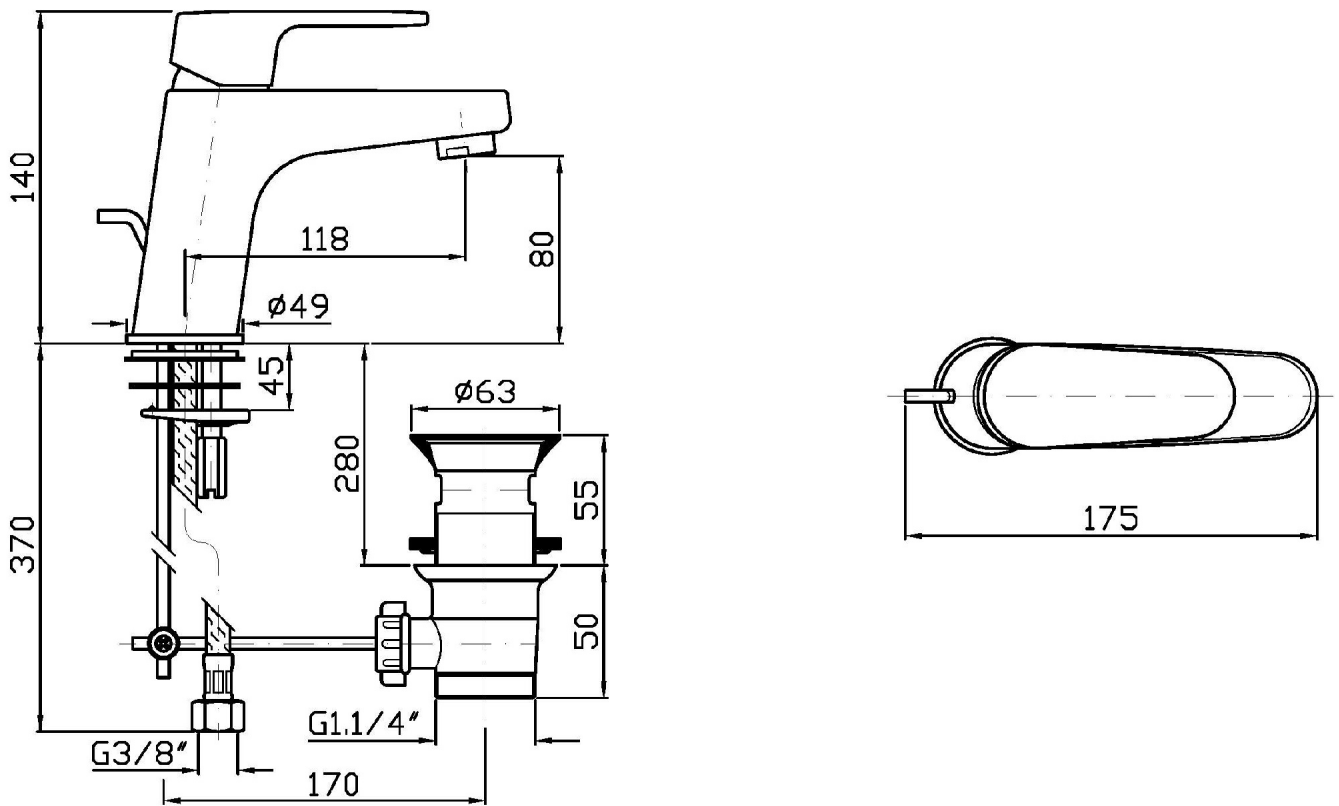

Single lever basin mixer with aerator, 1 ¼" pop-up waste, flexible tails.
Cartridge with both flow and temperature reducer.

Finiture / Finishes

Cromo / Chrome

SUN

ZSN599

Disegno Complessivo / Overall Drawing

SUN

ZSN599

Esplosi / Exploded

SUN

ZSN599

Portate / Flowrates (lt/min)

PRESSIONE PRESSURE	1 BAR	2 BAR	3 BAR	4 BAR	5 BAR
LAVABO BASIN <i>P1</i>	8	11,8	14,7	17,1	19,2
<i>P2</i>					
<i>P3</i>					
<i>P4</i>					
<i>P5</i>					

SUN

ZSN599

Pesi e Misure / Weights and Sizes

Peso (Kg) Weight (lb)	1,89 (Kg)	4,166694 (lb)
Volume (dc3) - (in3)	4,05 (dc3)	0,000247 (in3)
h (mm) - (in)	70 (mm)	2,755907 (in)
L1 (mm) - (in)	150 (mm)	5,905515 (in)
L2 (mm) - (in)	385 (mm)	15,1574885 (in)