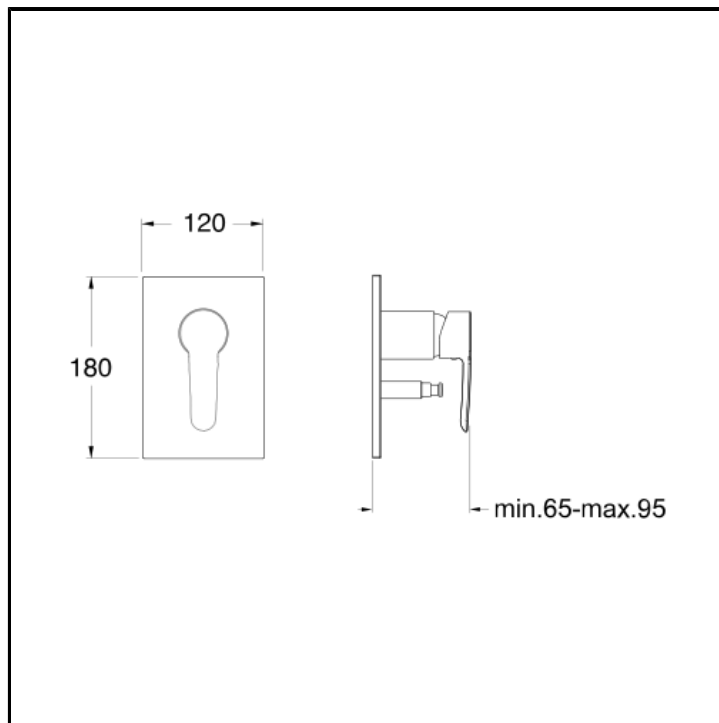

CRIND659

Bath/shower mixer external parts with 2 outlets diverter for CRICS535 and ABS cover plate

FINITURE

 Chrome

CHARACTERISTICS

-

COMMAND

- Monocontrol