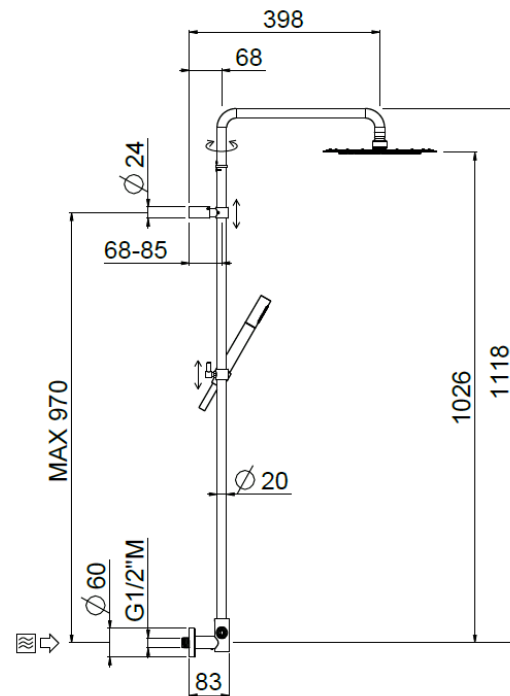

Bridge turning shower column

Bridge turning shower column, Stick shower head
32698X/ID-CRX

TECHNICAL INFORMATION

Bridge turning shower column Ø 20 with adjustable mounting with articulated shower holder, built-in holder, adjustable upper holder and diverter. Non-liming inspectable round shower head Ø250 in chromed stainless steel. ABS non-liming inspectable one jet round shower. PVC smooth double anti-torsion flexible hose cm 150. CHROME

Flow rate:

? Doccia o soffione?

PICTURE

SPARE PARTS

FEATURES

Rain jet

Non-liming

double anti-torsion

adjustable column

TECHNICAL DRAWING

FINISHINGS