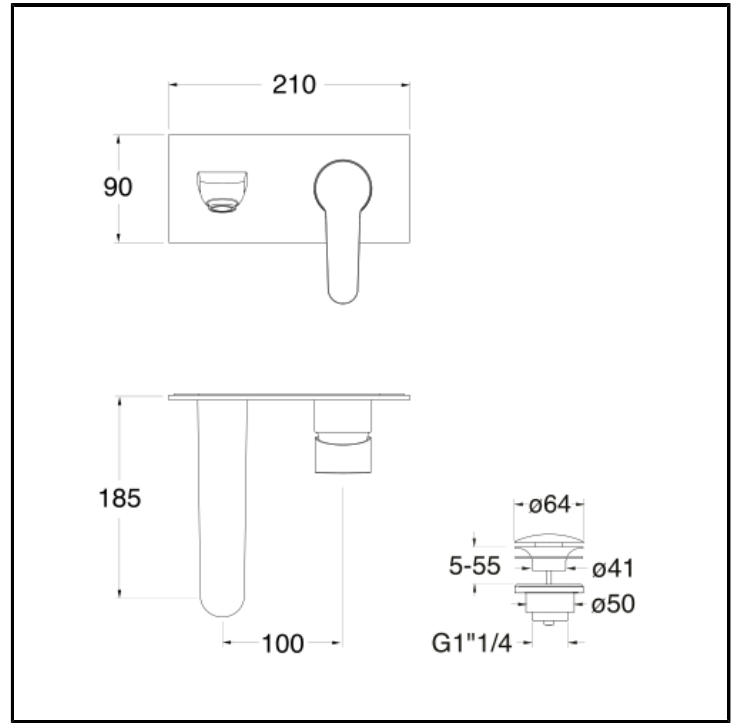

CRIND256

Wall mounted basin mixer REGULAR external parts for CRICS200 (right side) - CRICS201 (left side) with 1"1/4 Up&Down waste and metal plate

FINITURE

 Chrome

FEATURES (MODEL NAME SIDE)

- Regular

FEATURES FROM TECHNOLOGIES