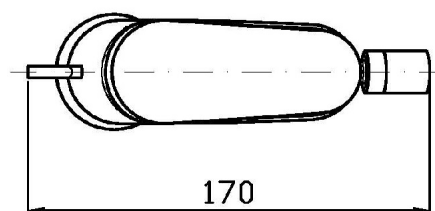

Single lever bidet mixer with aerator, 1 ¼" pop-up waste, flexible tails.
Cartridge with both flow and temperature reducer.

Finiture / Finishes

Cromo / Chrome

SUN

ZSN304

Disegno Complessivo / Overall Drawing

SUN

ZSN304

Esplosi / Exploded

SUN

ZSN304

Portate / Flowrates (lt/min)

PRESSIONE PRESSURE	1 BAR	2 BAR	3 BAR	4 BAR	5 BAR
BIDET BIDET	5,3	7,7	9,6	11,5	12,5
P1					
P2					
P3					
P4					
P5					

SUN

ZSN304

Pesi e Misure / Weights and Sizes

Peso (Kg) Weight (lb)	1,81 (Kg)	3,990326 (lb)
Volume (dc3) - (in3)	4,05 (dc3)	0,000247 (in3)
h (mm) - (in)	70 (mm)	2,755907 (in)
L1 (mm) - (in)	150 (mm)	5,905515 (in)
L2 (mm) - (in)	385 (mm)	15,1574885 (in)