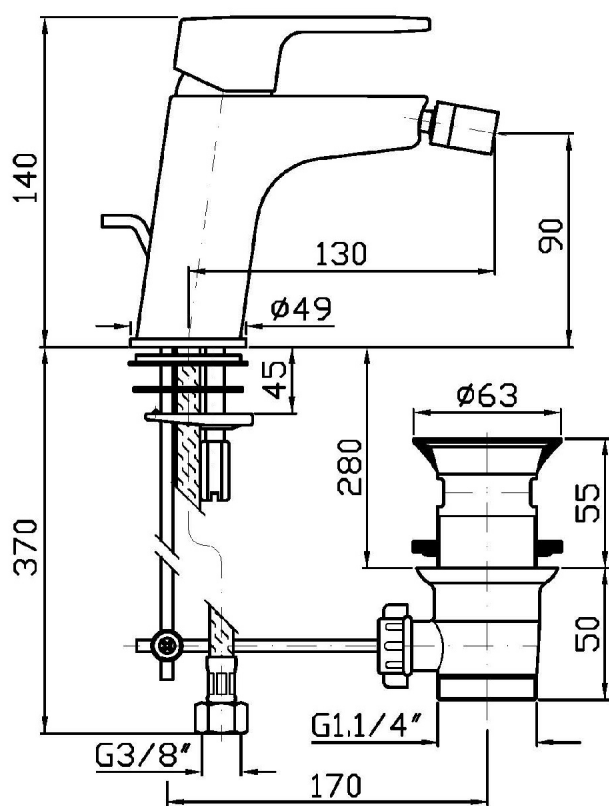

Single lever bidet mixer with aerator, 1 ¼" pop-up waste, flexible tails.
Cartridge with both flow and temperature reducer.

Finiture / Finishes

Cromo / Chrome

SUN

ZSN304

Disegno Complessivo / Overall Drawing

SUN

ZSN304

Esplosi / Exploded

SUN

ZSN304

Portate / Flowrates (lt/min)

PRESSIONE PRESSURE	1 BAR	2 BAR	3 BAR	4 BAR	5 BAR
BIDET BIDET	5,3	7,7	9,6	11,5	12,5
P1					
P2					
P3					
P4					
P5					

SUN

ZSN304

Pesi e Misure / Weights and Sizes

Peso (Kg) Weight (lb)	1,81 (Kg)	3,990326 (lb)
Volume (dc3) - (in3)	4,05 (dc3)	0,000247 (in3)
h (mm) - (in)	70 (mm)	2,755907 (in)
L1 (mm) - (in)	150 (mm)	5,905515 (in)
L2 (mm) - (in)	385 (mm)	15,1574885 (in)