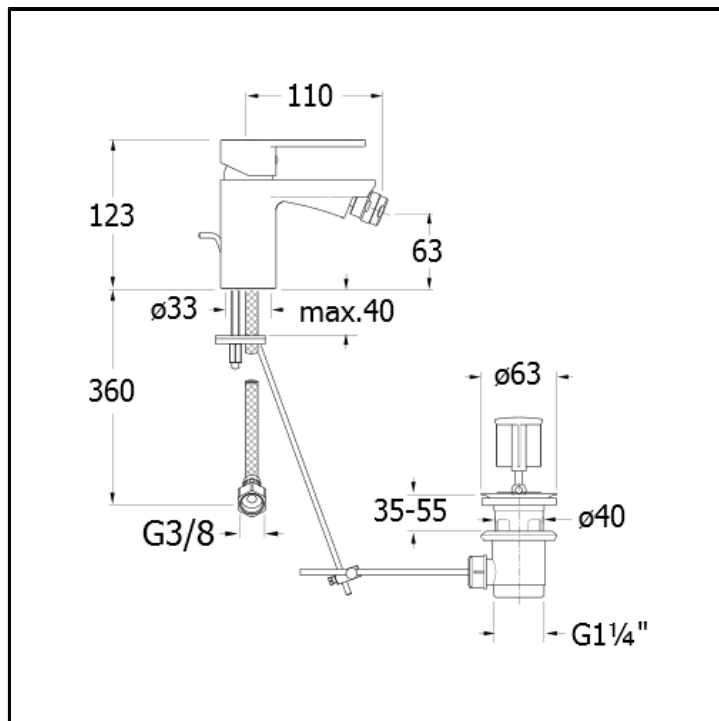

# CRIRN322

Bidet mixer with 1"1/4 pop up waste