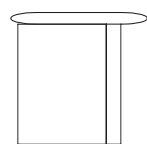

Sketch Side Table

Sketch Side Table

2020

The Sketch Side table is an homage to the importance of sketching when designing: Where any line or unusual shape can lead you into a different direction or give you a new solution. One sketched line is extruded into a metal base and a circular top is attached to it. The base is available in any metal finish or RAL colour. The top is available in metal, wood or marble.

Bent steel sheet. Top can be metal, lacquered wood or stone.

50 x 37 x 33 H cm

Finishes

Wood Finishes

- Lacquered High Gloss (Any RAL colour)
- Lacquered Matt (Any RAL colour)

Metal Finishes

- Satin (Bronze, Brass, Champagne, Aluminium)
- Polished (Bronze, Brass, Champagne, Aluminium)
- Any RAL colour

POSSIBLE CUSTOMISATION

- Height
- Top diameter

— 37 —

— 28 —

— 50 —

— 33 —

SECOLO

Lacquered Wood