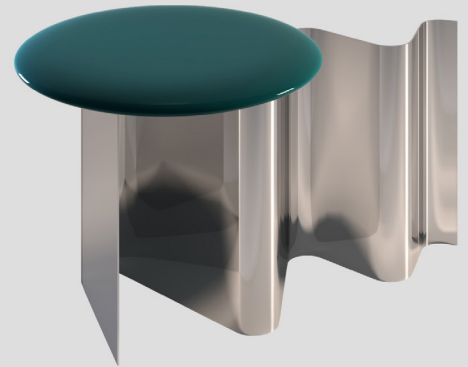

Sketch Side Table

Sketch Side Table

2020

The Sketch Side table is an homage to the importance of sketching when designing: Where any line or unusual shape can lead you into a different direction or give you a new solution. One sketched line is extruded into a metal base and a circular top is attached to it. The base is available in any metal finish or RAL colour. The top is available in metal, wood or marble.

Bent steel sheet. Top can be metal, lacquered wood or stone.

50 x 37 x 33 H cm

Finishes

Wood Finishes

- Lacquered High Gloss (Any RAL colour)
- Lacquered Matt (Any RAL colour)

Metal Finishes

- Satin (Bronze, Brass, Champagne, Aluminium)
- Polished (Bronze, Brass, Champagne, Aluminium)
- Any RAL colour

POSSIBLE CUSTOMISATION

- Height
- Top diameter

— 37 —

— 28 —

— 50 —

— 33 —

SECOLO

Lacquered Wood