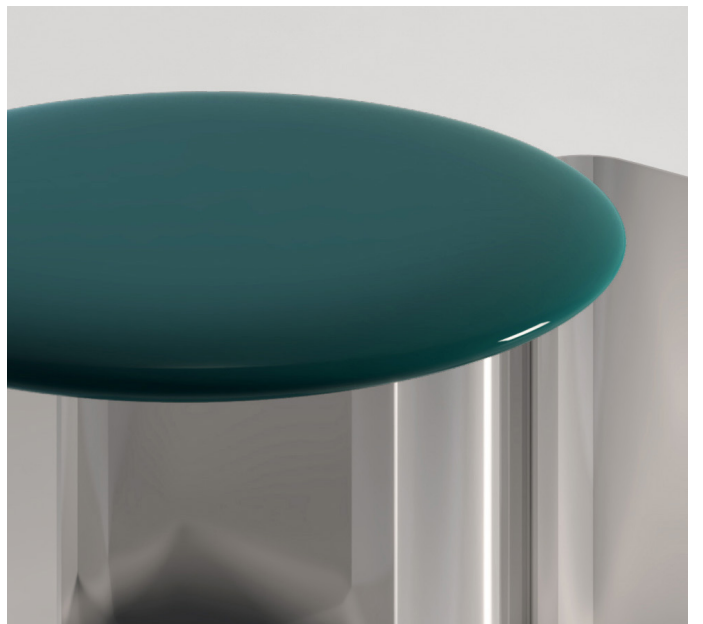

Sketch Side Table

Sketch Side Table

2020

The Sketch Side table is an homage to the importance of sketching when designing: Where any line or unusual shape can lead you into a different direction or give you a new solution. One sketched line is extruded into a metal base and a circular top is attached to it. The base is available in any metal finish or RAL colour. The top is available in metal, wood or marble.

Bent steel sheet. Top can be metal, lacquered wood or stone.

50 x 37 x 33 H cm

Finishes

Wood Finishes

- Lacquered High Gloss (Any RAL colour)
- Lacquered Matt (Any RAL colour)

Metal Finishes

- Satin (Bronze, Brass, Champagne, Aluminium)
- Polished (Bronze, Brass, Champagne, Aluminium)
- Any RAL colour

POSSIBLE CUSTOMISATION

- Height
- Top diameter

— 37 —

— 28 —

— 50 —

— 33 —

SECOLO

Lacquered Wood

Window Grey Satin/ High Gloss

Azure Blue Satin/ High Gloss

Mahogany Brown Satin/ High Gloss

Strawberry Red Satin/ High Gloss

Maize Satin/ High Gloss

Bottle Green Satin/ High Gloss

Pearl Orange Satin/ High Gloss