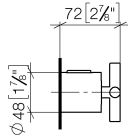

## TARA Regulator handle - Brushed Bronze

---

TARA

11 431 892

11 431 892

mm [inches]

11 431 892

Parts for other  
finishes can be found  
here: [Chrome](#)