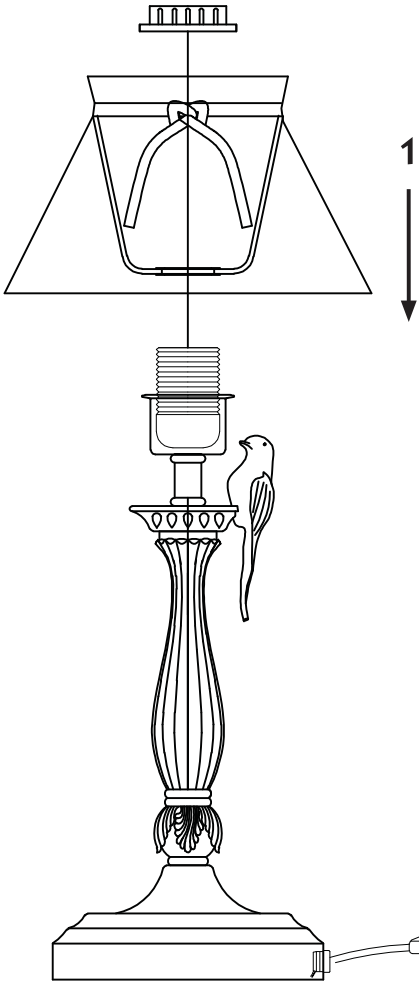

Instruction

Collection: Elegant
Series: Bird
Model: ARM013-11-W
Mobile

1 x E27 (40w)

MAYTONI
DECORATIVE LIGHTING

www.maytoni.de