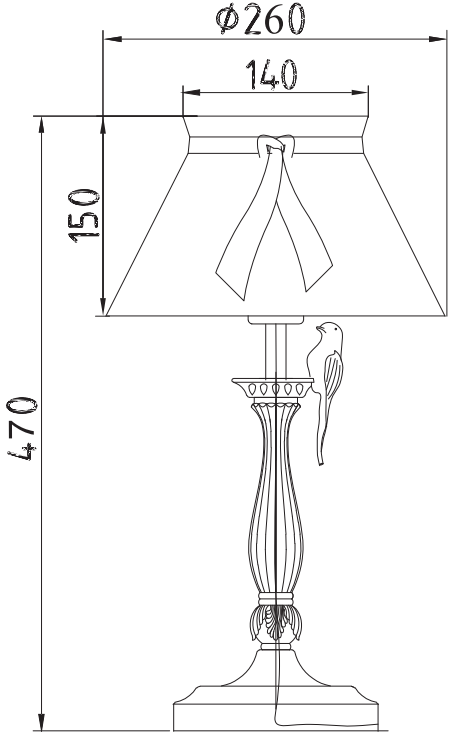

Instruction

Collection: Elegant
Series: Bird
Model: ARM013-11-W
Mobile

1 x E27 (40w)

MAYTONI
DECORATIVE LIGHTING

www.maytoni.de