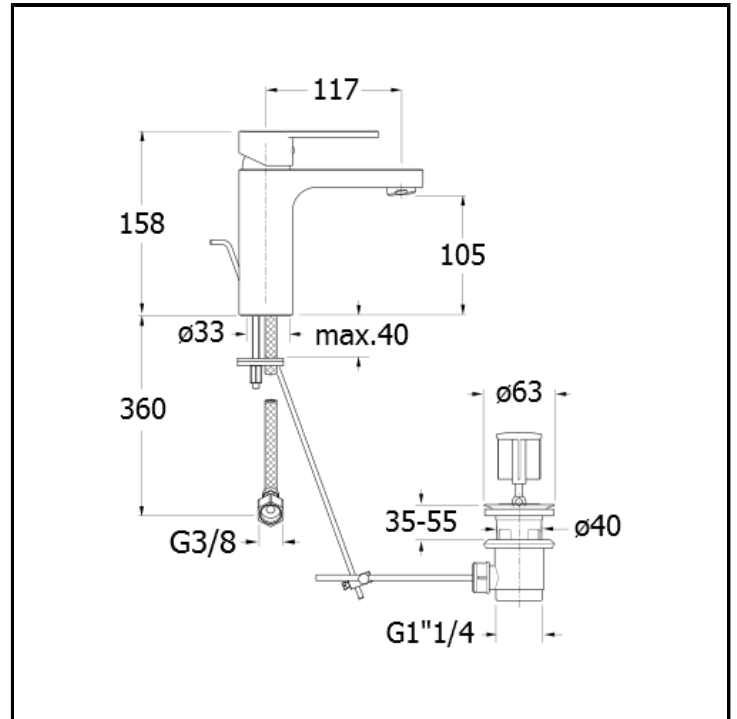

CRIRN222

■ CRISTINA
RUBINETTERIE

Basin mixer LARGE with 1"1/4 pop up waste

FINITURE

 Chrome

FEATURES (MODEL NAME SIDE)

- Large

FEATURES FROM TECHNOLOGIES