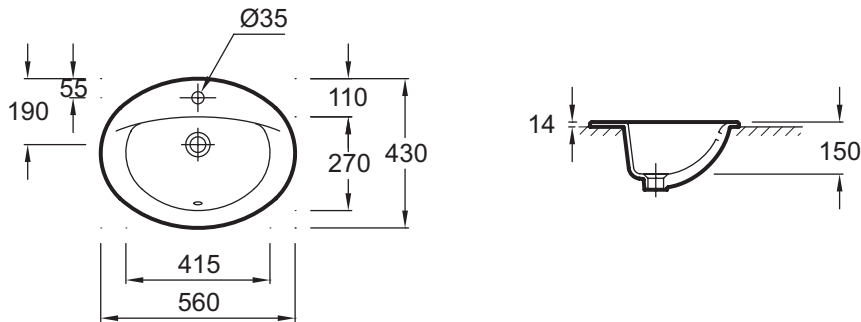

**E4155**

**Collection:** PATIO

**Finish\*:**

00 - White

**Main features:**

**Features**

- DIMENSIONS: 56 x 43 cm
- MATERIAL: Ceramic
- NORMS AND REGULATION: NF
- OVERFLOW: With overflow hole
- WEIGHT: 7.8 kg
- INSTALLATION TYPE: Inset
- TAP DRILLING: 1 tap hole

**Consumer benefits**

- EASIER CARE: Soft corners for fast, easy cleaning

**Technical drawing**

Product Specification: Inset vanity basin 56 cm. E4155. Collection: PATIO. DIMENSIONS: 56 x 43 cm. WEIGHT: 7.8 kg. MATERIAL: Ceramic. INSTALLATION TYPE: Inset. NORMS AND REGULATION: NF. TAP DRILLING: 1 tap hole. OVERFLOW: With overflow hole.