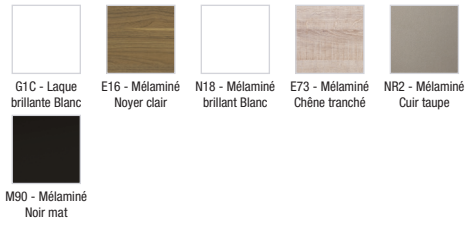

EB3039

Collection: NOUVELLE VAGUE

Finish*:

Main features:

Features

- DIMENSIONS: 80 x 51.20 x 46.80 cm
- MATERIAL: Lacquer and melamine
- STORAGE TYPE: Drawer
- RECOMMENDED BRASSWARE: Nouvelle Vague brassware

- WEIGHT: 34.7 kg
- INSTALLATION TYPE: Wall-hung
- INSIDE FINISH: Basalt

Consumer benefits

- DESIGN IDENTITAIRE : style iconique des "années 50" à la française tout en gardant des fonctionnalités modernes
- SOUND COMFORT: Drawer equipped with a damper close system
- OPTIMIZED STORAGE: Several storage configurations in the cabinet and side ledges

Installation benefits

- EASY INSTALLATION: Assembled cabinet

Required products

- EVI102: Vessel basin 56 cm

Technical drawing

Product Specification: Base unit 80 cm, 2 drawers. EB3039. Collection: NOUVELLE VAGUE. DIMENSIONS: 80 x 51.20 x 46.80 cm. WEIGHT: 34.7 kg. MATERIAL: Lacquer and melamine. INSTALLATION TYPE: Wall-hung. STORAGE TYPE: Drawer. INSIDE FINISH: Basalt. RECOMMENDED BRASSWARE: Nouvelle Vague brassware.

*Due to possible variations in computer and printer calibrations, technical factors and certain finish characteristics, the colors you see may not accurately portray the actual colors and are provided as a guide only.