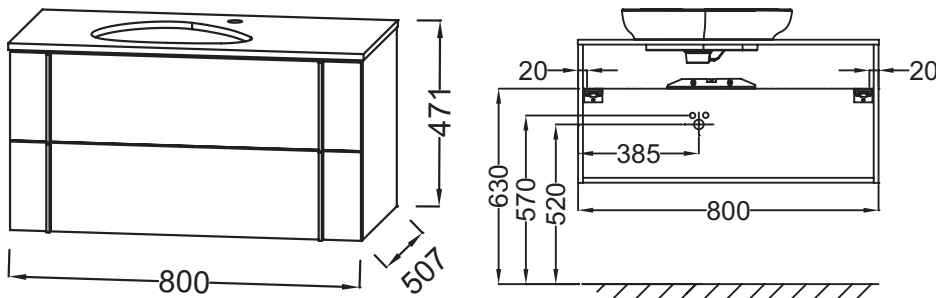

EB3039

Collection: NOUVELLE VAGUE

Finish*:

Main features:

Features

- DIMENSIONS: 80 x 51.20 x 46.80 cm
- MATERIAL: Lacquer and melamine
- STORAGE TYPE: Drawer
- RECOMMENDED BRASSWARE: Nouvelle Vague brassware

- WEIGHT: 34.7 kg
- INSTALLATION TYPE: Wall-hung
- INSIDE FINISH: Basalt

Consumer benefits

- DESIGN IDENTITAIRE : style iconique des "années 50" à la française tout en gardant des fonctionnalités modernes
- SOUND COMFORT: Drawer equipped with a damper close system
- OPTIMIZED STORAGE: Several storage configurations in the cabinet and side ledges

Installation benefits

- EASY INSTALLATION: Assembled cabinet

Required products

- EVI102: Vessel basin 56 cm

Technical drawing

Product Specification: Base unit 80 cm, 2 drawers. EB3039. Collection: NOUVELLE VAGUE. DIMENSIONS: 80 x 51.20 x 46.80 cm. WEIGHT: 34.7 kg. MATERIAL: Lacquer and melamine. INSTALLATION TYPE: Wall-hung. STORAGE TYPE: Drawer. INSIDE FINISH: Basalt. RECOMMENDED BRASSWARE: Nouvelle Vague brassware.