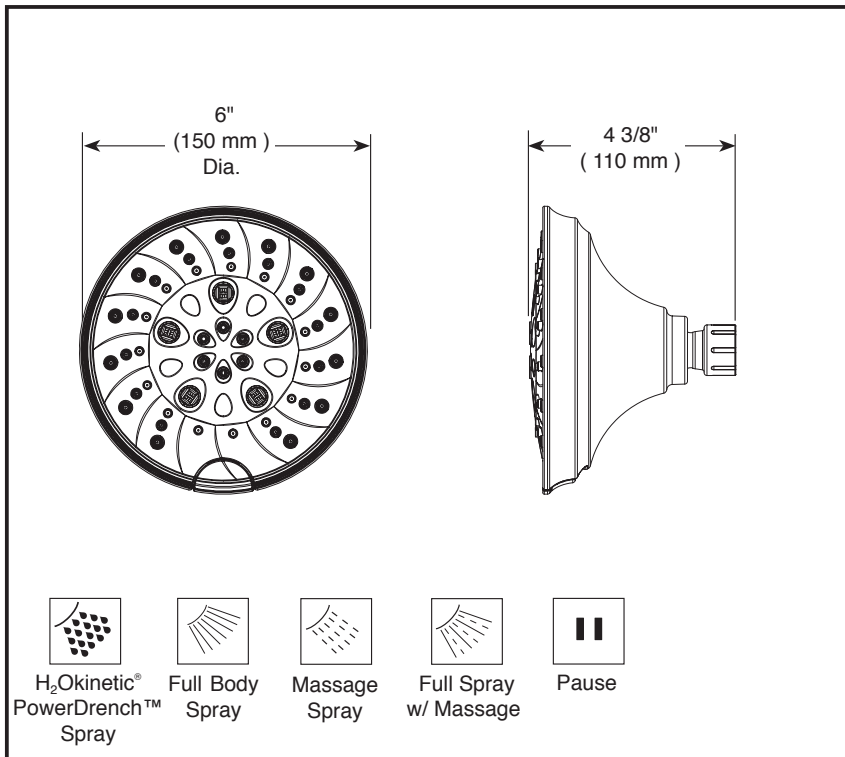

Submitted Model No.: _____

Specific Features: _____

▲ Designate proper finish suffix

see what Delta can do™

SHOWERHEAD

- 5-Spray Setting Showerhead
- Push Button Diverter

FEATURES:

- H₂Okinetic Technology® Showerhead
- Touch-Clean® Nozzles

STANDARD SPECIFICATIONS:

- Maximum 1.75 gpm @ 80 psi, 6.6 L/min @ 550 kPa
- ABS showerhead with five spray settings, a non-positive shut-off
- Change spray modes with push button
- Self connector swivel angle is 44° (22° per side)
- Standard 1/2"-14 NPT pipe fitting