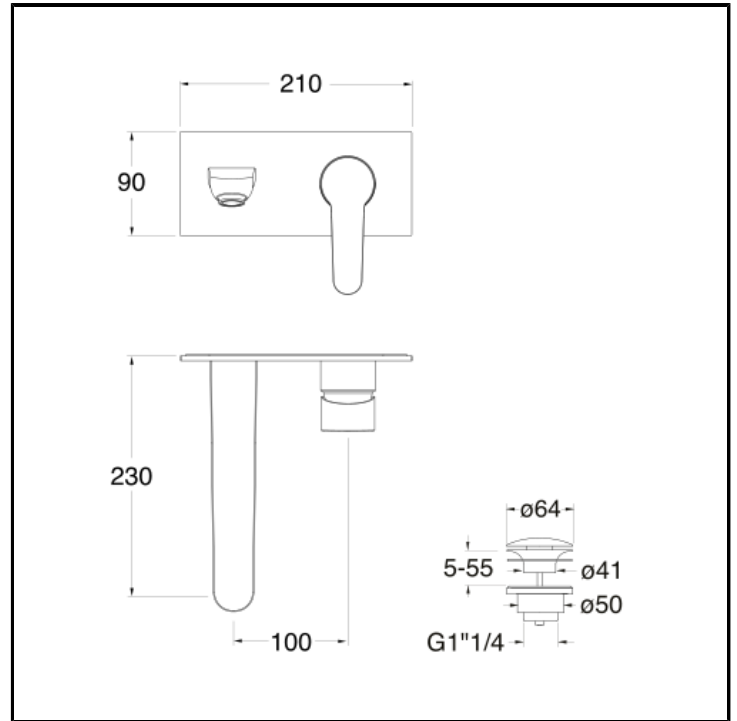

CRIND258

■ CRISTINA
RUBINETTERIE

Wall mounted basin mixer LARGE external parts for CRICS200 (right side) - CRICS201 (left side) with 1"1/4 Up&Down waste and metal plate

FINITURE

 Chrome

FEATURES (MODEL NAME SIDE)

- Large

FEATURES FROM TECHNOLOGIES

-
-
-

COMMAND

- Monocontrol

INSTALLATION

- Wall

TPOLOGY