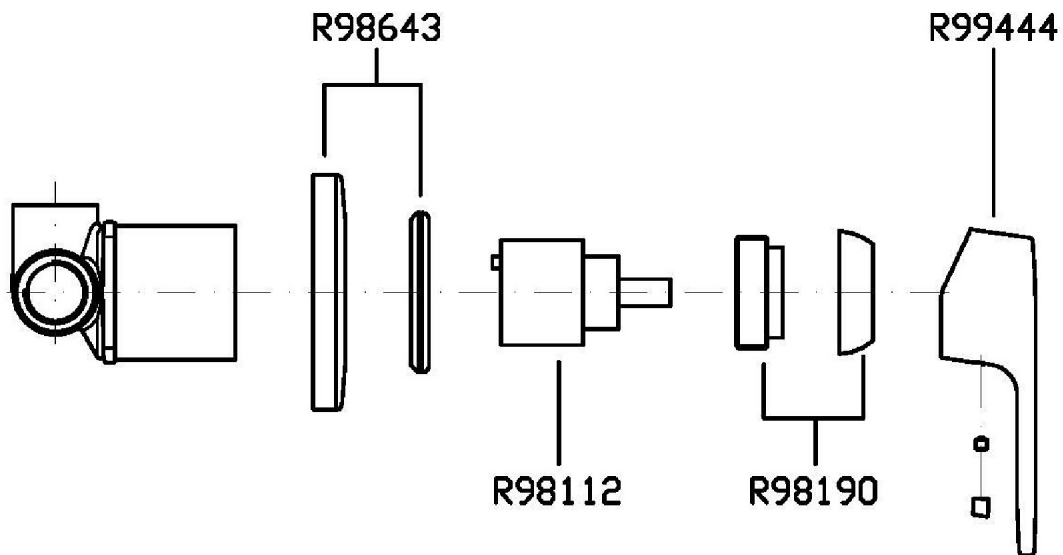

SUN

ZSN129

Esplosi / Exploded