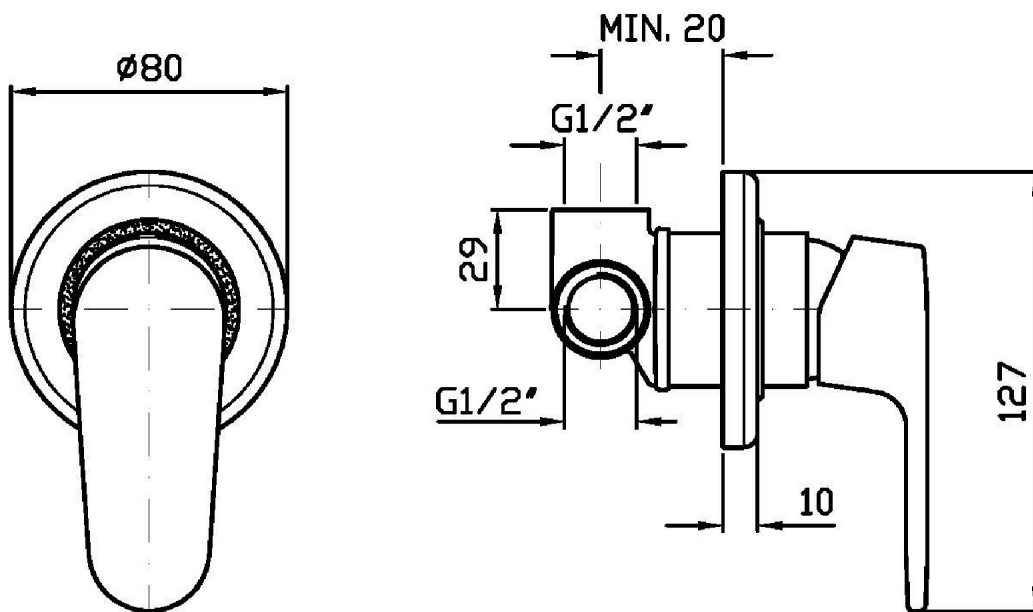

## SUN

ZSN129

Miscelatore monocomando doccia incasso. / Built-in single lever shower mixer.

Miscelatore monocomando doccia incasso.  
Cartuccia con limitatore di portata e temperatura.

Built-in single lever shower mixer.  
Cartridge with both flow and temperature reducer.

## SUN

ZSN129

Disegno Complessivo / Overall Drawing

## SUN

ZSN129

Pesi e Misure / Weights and Sizes

|                           |              |                  |
|---------------------------|--------------|------------------|
| Peso ( Kg ) Weight ( lb ) | 0,32 ( Kg )  | 0,705472 ( lb )  |
| Volume ( dc3 ) - ( in3 )  | 0,91 ( dc3 ) | 0,000056 ( in3 ) |
| h ( mm ) - ( in )         | 66 ( mm )    | 2,5984266 ( in ) |
| L1 ( mm ) - ( in )        | 111 ( mm )   | 4,3700811 ( in ) |
| L2 ( mm ) - ( in )        | 123 ( mm )   | 4,8425223 ( in ) |