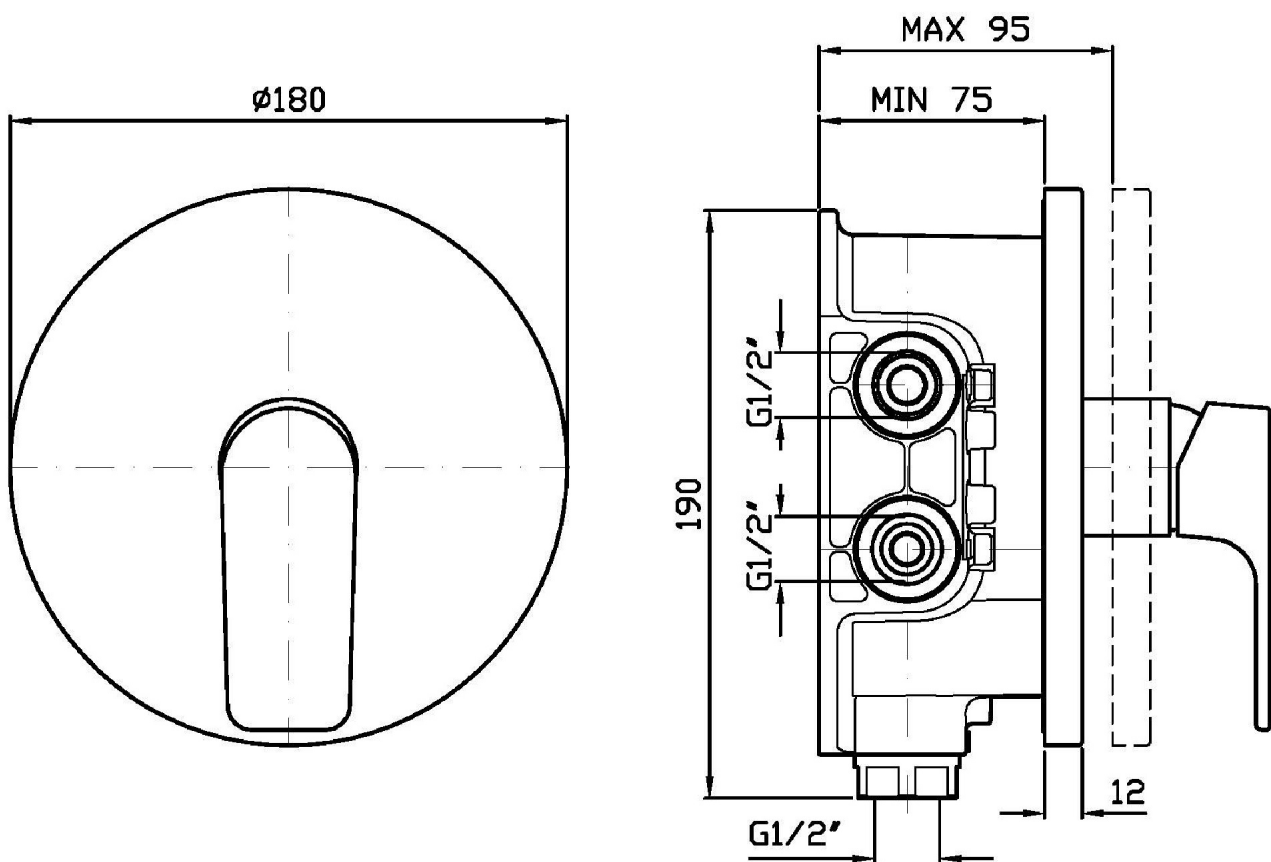

WIND

ZWN090

Disegno Complessivo / Overall Drawing