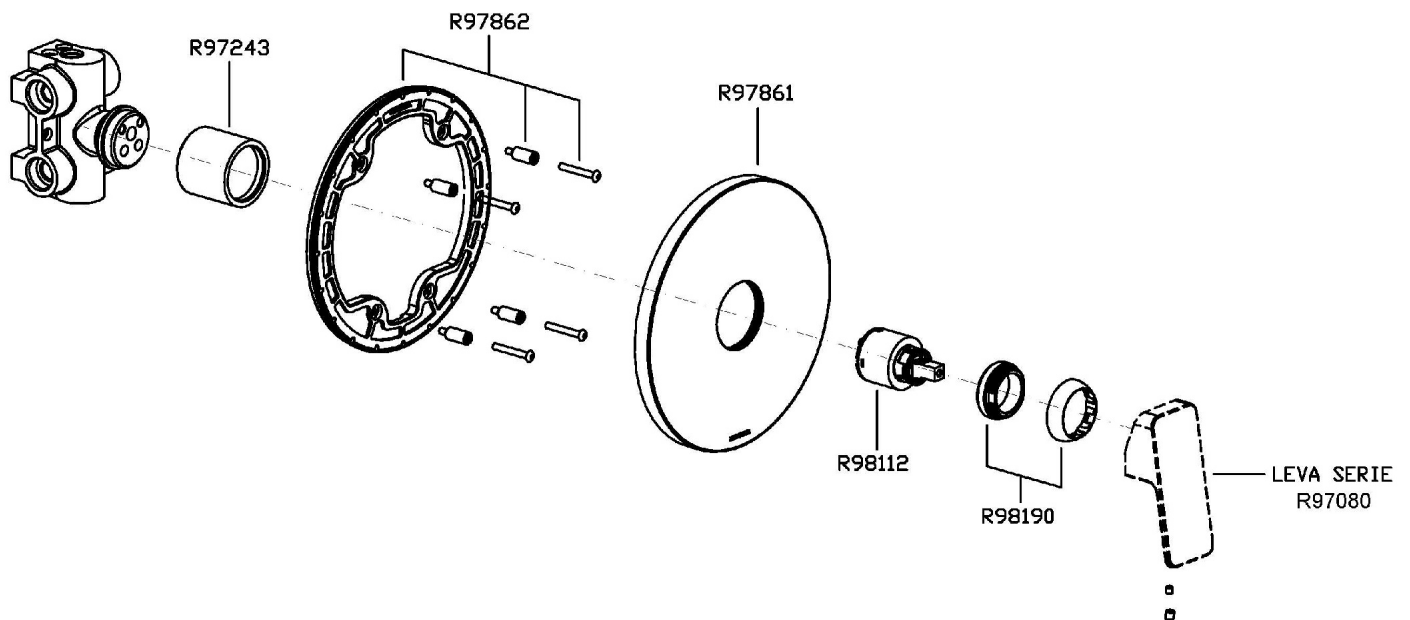

Built-in single lever shower mixer with diverter, for Zetasystem (R97800) universal built-in body. Cartridge with both flow and temperature reducer.

R97800

Zetasystem - Corpo incasso universale /
Zetasystem - universal built-in body

WIND

ZWN090 Portate / Flowrates (lt/min)

PRESSIONE PRESSURE	1 BAR	2 BAR	3 BAR	4 BAR	5 BAR
USCITA PRIMARIA PRIMARY OUTLET <i>P1</i>	12	17	22	25	28
<i>P2</i>					
<i>P3</i>					
<i>P4</i>					
<i>P5</i>					

WIND

ZWN090 Pesì e Misure / Weights and Sizes

Peso (Kg) Weight (lb)	3,07 (Kg)	6,768122 (lb)
Volume (dc3) - (in3)	7,5 (dc3)	0,000458 (in3)
h (mm) - (in)	90 (mm)	3,543309 (in)
L1 (mm) - (in)	250 (mm)	9,842525 (in)
L2 (mm) - (in)	333 (mm)	13,1102433 (in)