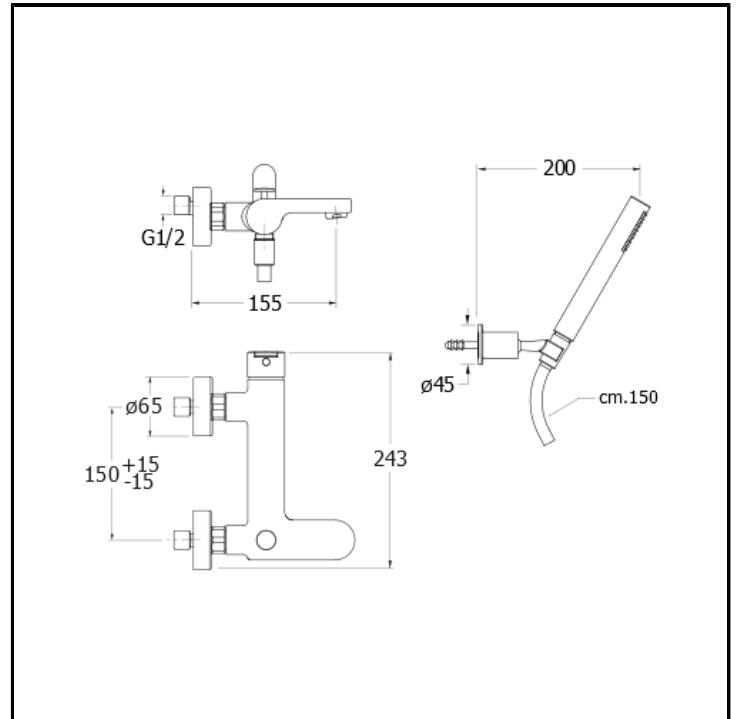

CRIRN101

■ CRISTINA
RUBINETTERIE

External bath mixer with LONG LIFE flexible hose and adjustable anti-lime hand shower

FINITURE

 Chrome

CHARACTERISTICS

-

FEATURES FROM TECHNOLOGIES